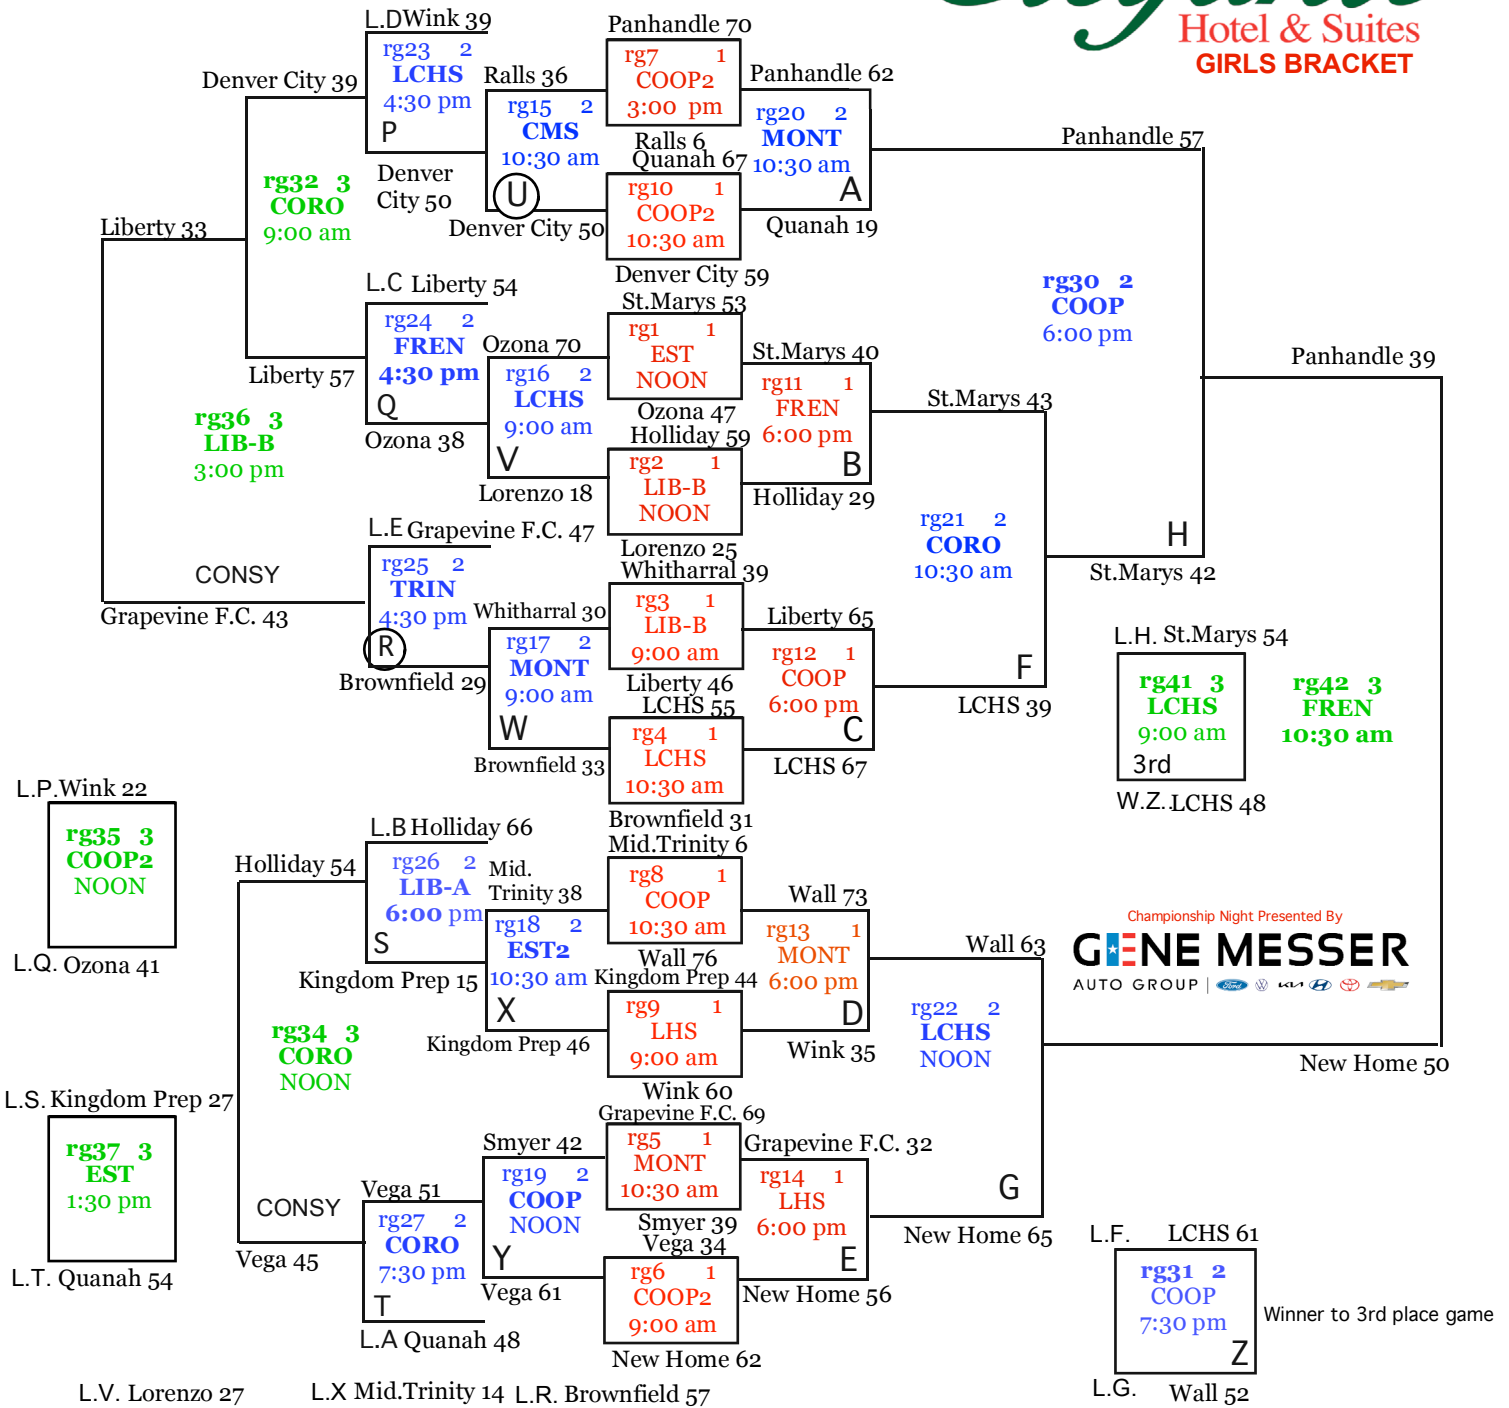

HOME TEAM ON  
TOP AND WILL WEAR  
LIGHT COLOR

MCM  
**Eleganté**  
Hotel & Suites  
GIRLS BRACKET

Championship Night Presented By  
**GENE MESSER**  
AUTO GROUP |

FREN	=	Frenship
FNEW	=	Frenship NEW
CORO	=	Coronado
COOP	=	Cooper HS Main
COOP2	=	Cooper HS Dbl
CMS	=	Cooper Middle School
EST	=	Estacado New
EST2	=	Estacado Old Gym
LIB-A	=	Liberty A
LIB-B	=	Liberty B
LCHS	=	Lbb.Christian High
LHS	=	Lubbock High
MONT	=	Monterey New
TRIN	=	Trinity

64<sup>TH</sup> ANNUAL CAPROCK CLASSIC PRESENTED BY

For Updated Brackets with Final Scores