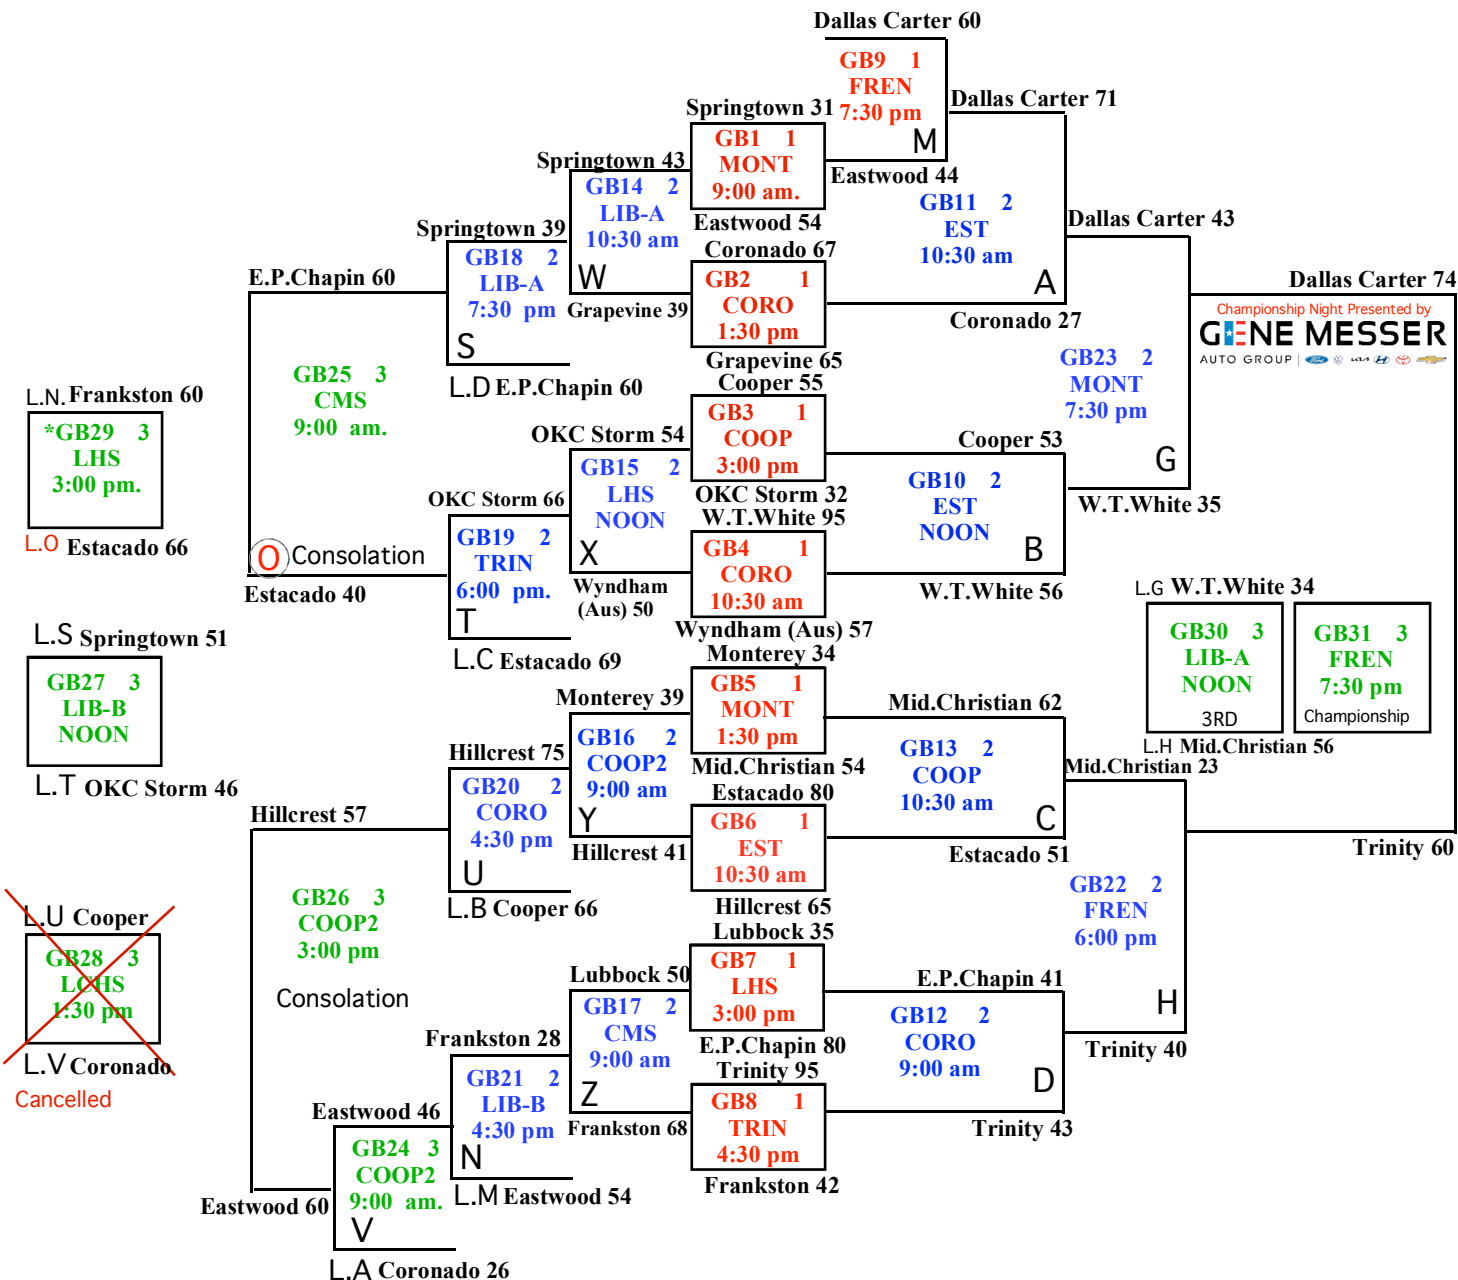

Home Team on Top
& will wear light color

Western Bank
Member FDIC

**BOYS BRACKET
GREEN Division**

L.N. Frankston 60
*GB29 3
LHS
3:00 pm.

L.O Estacado 66

L.S Springtown 51
GB27 3
LIB-B
NOON

L.T OKC Storm 46

~~L.U Cooper~~
~~GB28 3~~
~~LCHS~~
~~1:30 pm~~

L.V Coronado
Cancelled

L.W Monterey 56
GBA-2 2
EST2
9:00 pm

L.Y Grapevine 53
GBA-1 2
FNEW
7:30 pm

L.X Wyndham
(Aus) 60

L.Z Lubbock 34

L.GBA1 Monterey 52
GBA-3 3
EST
NOON

W.GBA1 Lubbock 36
GBA-4 3
LIB-A
1:30 pm

L.GBA2 Grapevine 61

W.GBA2 Wyndham
(Aus) 41

FREN	=	Frenship
FNEW	=	Frenship NEW
CORO	=	Coronado
COOP	=	Cooper HS Main
COOP2	=	Cooper HS Dbl
CMS	=	Cooper Middle School
EST	=	Estacado New
EST2	=	Estacado Old Gym
LIB-A	=	Liberty A
LIB-B	=	Liberty B
LCHS	=	Lbb.Christian High
LHS	=	Lubbock High
MONT	=	Monterey New
TRIN	=	Trinity

64TH ANNUAL CAPROCK CLASSIC PRESENTED BY

For Updated Brackets with Final Scores