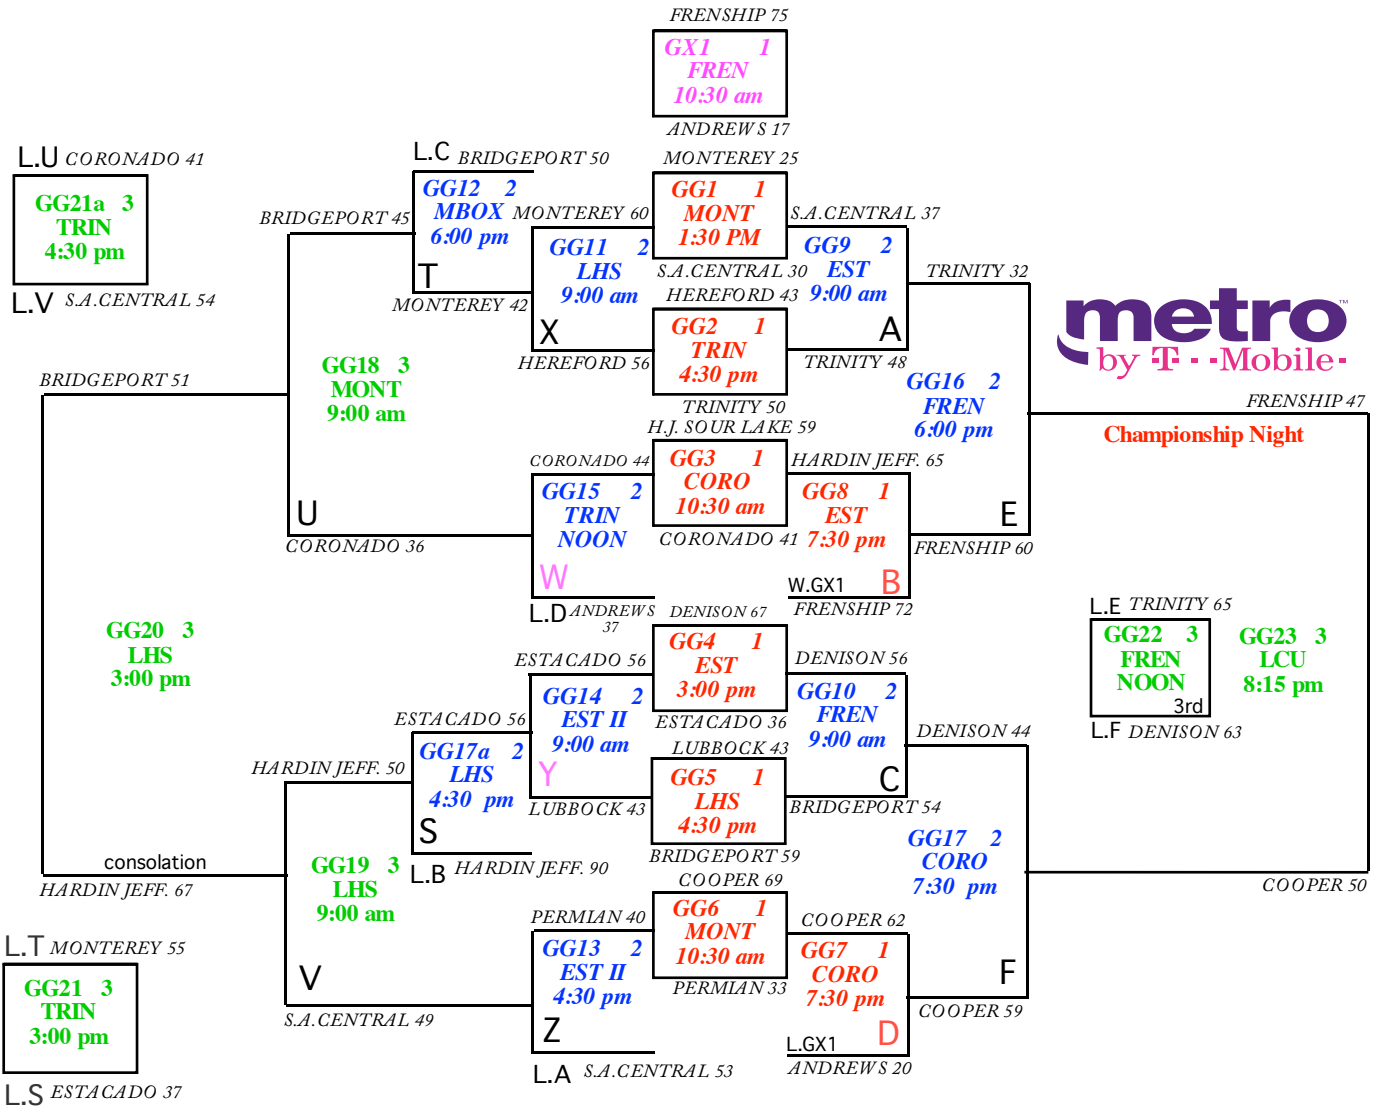

Home Team on Top
& will wear light color

69th & Slide
82nd & Milwaukee

60th Annual FiberMax
Caprock Classic
GIRLS BRACKET

L.W ANDREWS 33 L.Y LUBBOCK 59
L.X HEREFORD 56 L.Z PERMIAN 53

ANDREWS 20 HEREFORD 56
L.GGA1 W.GGA1
L.GGA2 W.GGA2
PERMIAN 43 LUBBOCK 33

GGA-1 2 EST II 7:30 pm
GGA-2 3 MBOX 9:00 am
GGA-3 3 MONT 1:30 pm
GGA-4 3 MBOX 1:30 pm

Fren	=	Frenship
FNEW	=	Frenship NEW
Coro	=	Coronado
EST	=	Estacado New
EST II	=	Estacado Old Gym
LCU	=	Lubbock Christian (RIP)
LCHS	=	Lbb.Christian High
LHS	=	Lubbock High
Mont	=	Monterey New
MBOX	=	Monterey Old Box
TRIN	=	Trinity Christian