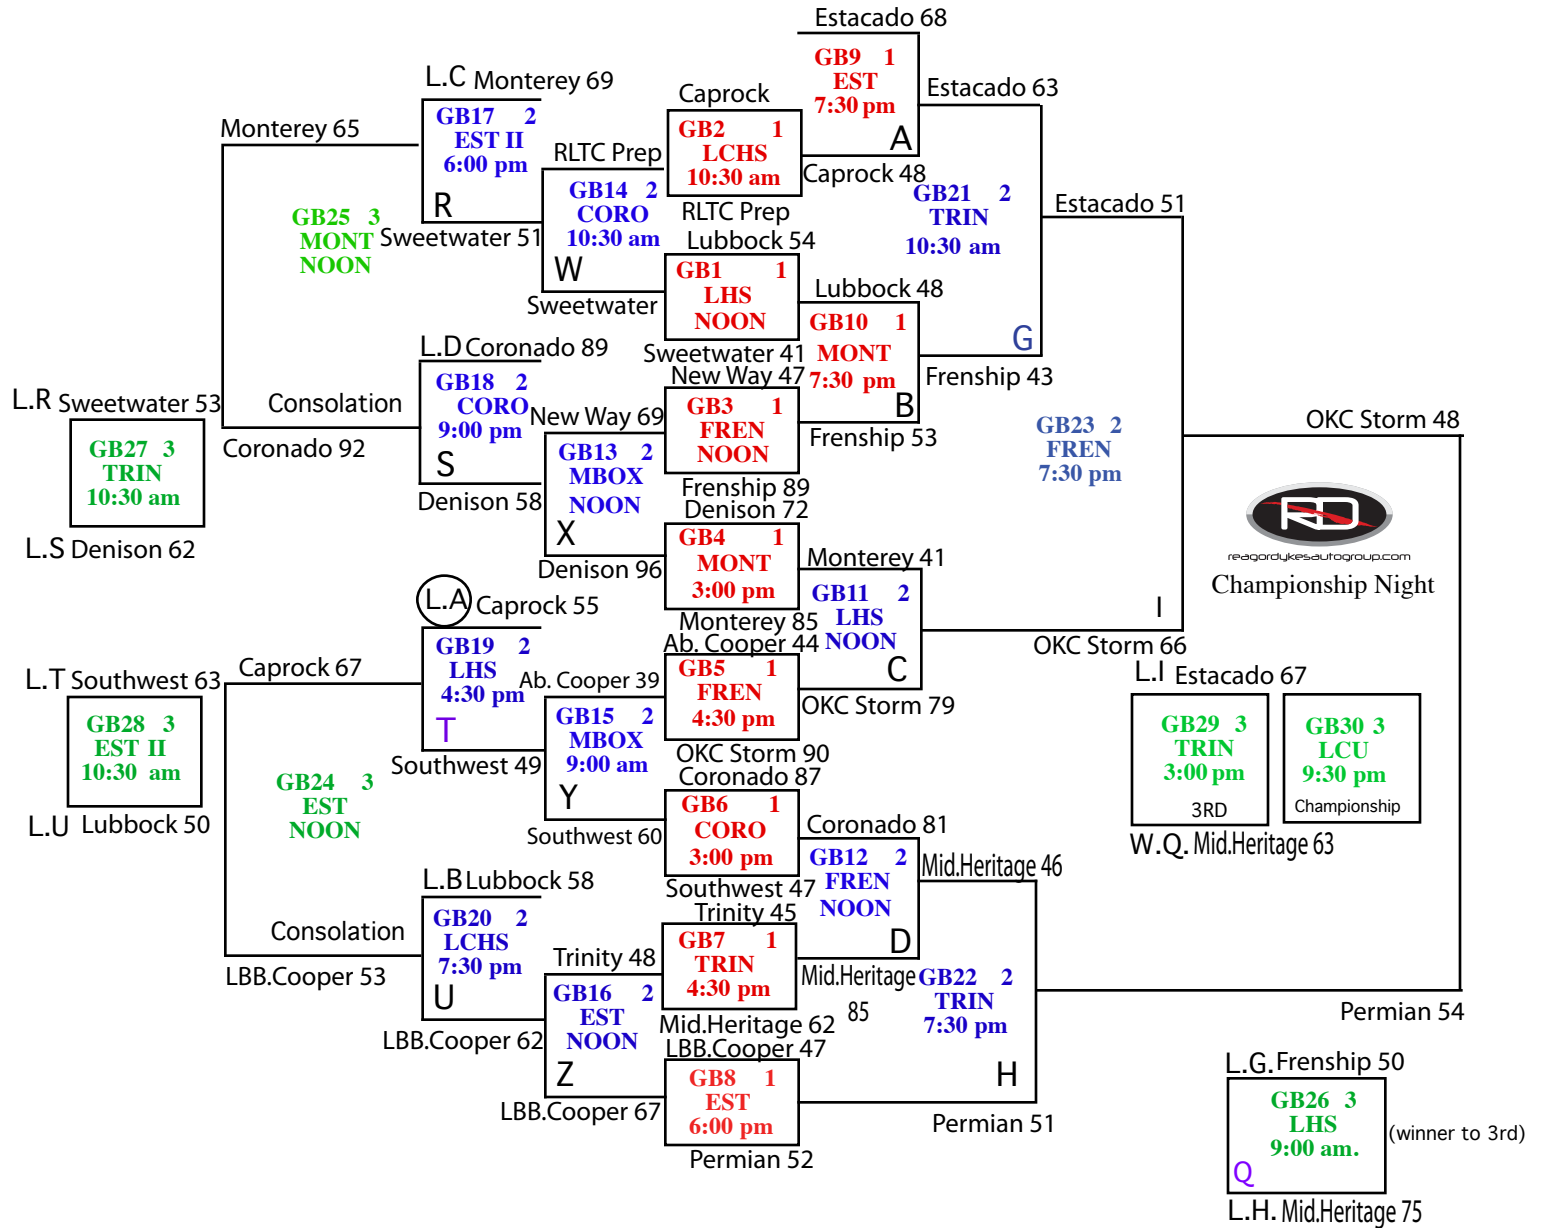

Home team on top  
and will wear light color

# G. Boren Services

A KTBLACK SERVICE  
59th Annual FiberMax  
Caprock Classic ~ BOYS

L.W RLTC Prep  
GBA-1 2  
FREN  
9:00 pm

L.Y Ab. Cooper 37  
GBA-2 2  
FNEW  
7:30 pm

L.X New Way  
L.Z Trinity 65

RLTC Prep  
L.GBA1  
GBA-3 3  
FREN  
NOON

New Way 73  
W.GBA1  
GBA-4 3  
LHS  
NOON

L.GBA2  
Ab. Cooper

W.GBA2  
Trinity 86

|        |   |                         |
|--------|---|-------------------------|
| FREN   | = | Frenship                |
| FNEW   | = | Frenship New            |
| Coro   | = | Coronado                |
| EST    | = | Estacado New            |
| EST II | = | Estacado Old Gym        |
| LCU    | = | Lubbock Christian (RIP) |
| LCHS   | = | Lbb.Christian High      |
| LHS    | = | Lubbock High            |
| Mont   | = | Monterey New            |
| MBOX   | = | Monterey Old Box        |
| TRIN   | = | Trinity Christian       |

# FiberMax<sup>®</sup>

cotton