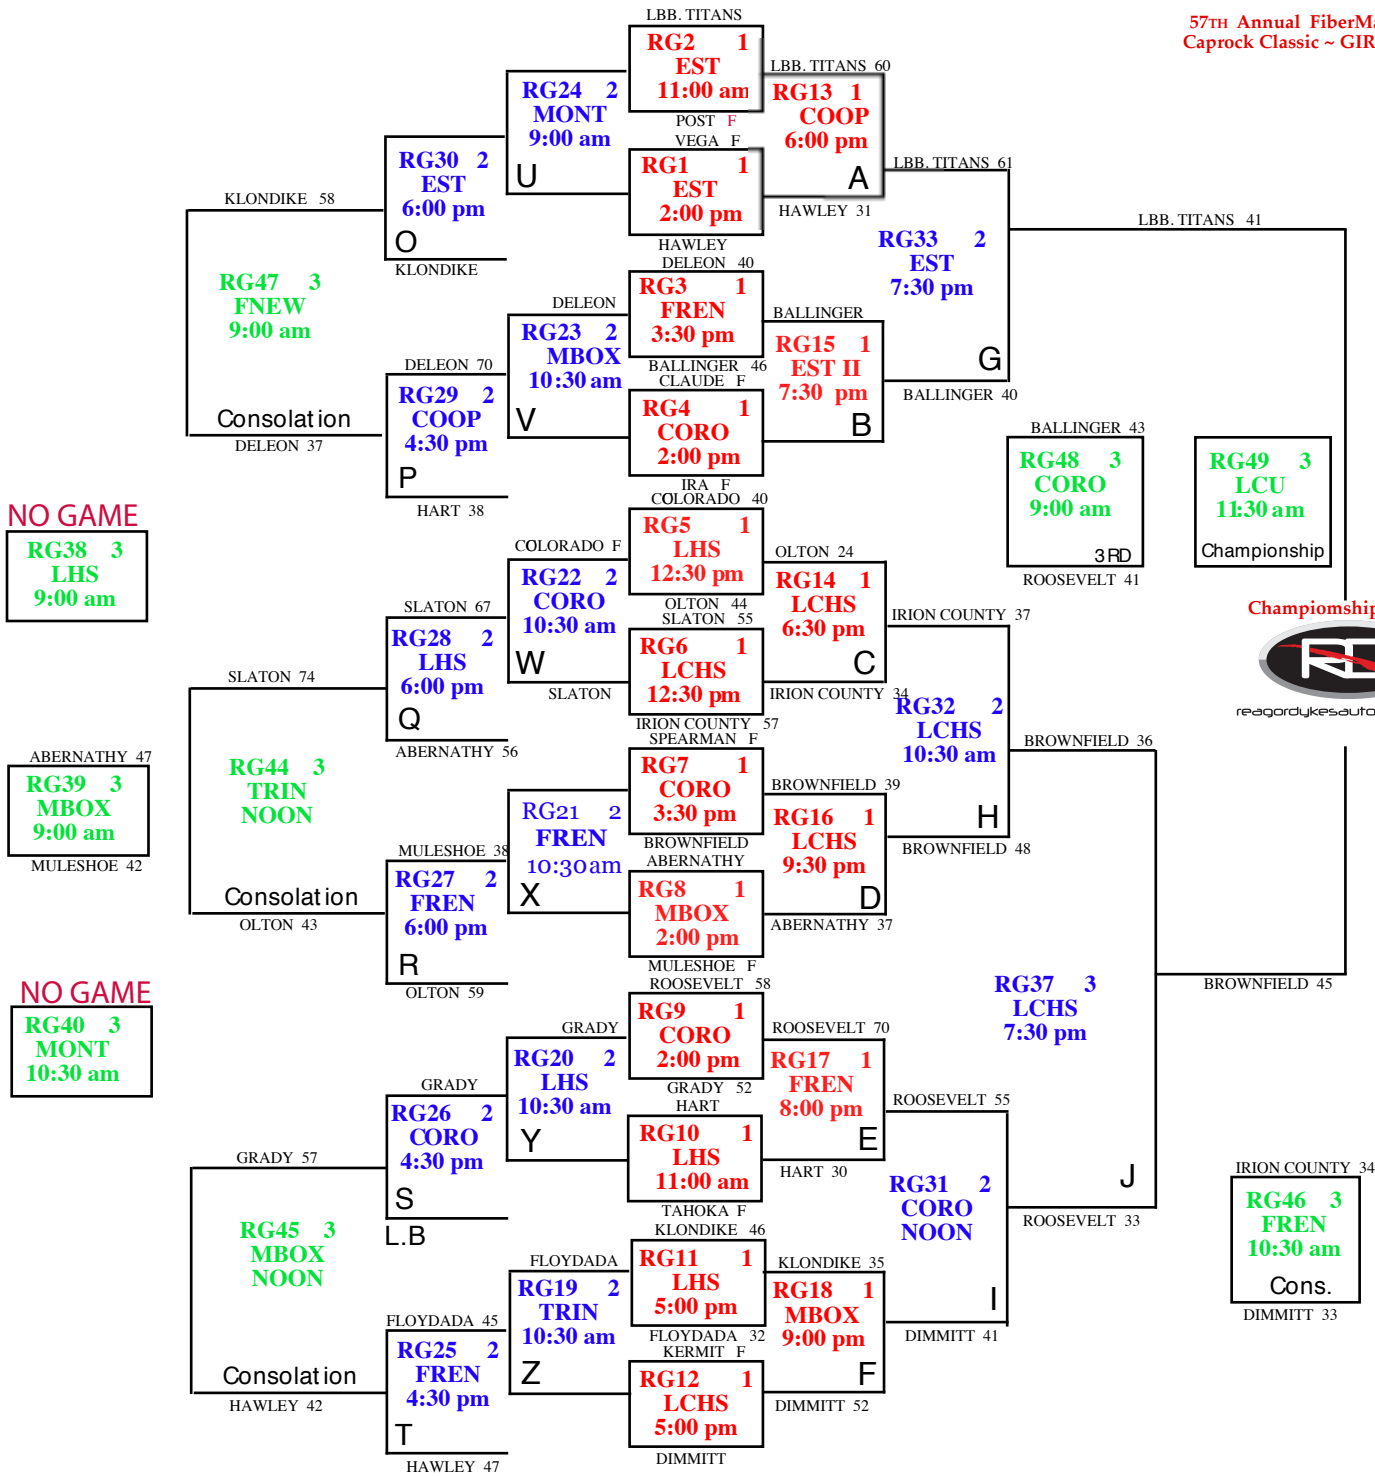

57th Annual FiberMax Caprock Classic ~ GIRLS

L.U.
RG34 2 MBOX 4:30 pm
XX
L.V.

L.W.
RG35 2 FNEW 7:30 pm
YY
L.X

NO GAME
RG36 2 MBOX 9:00 pm
ZZ

NO GAME
RG41 3 EST NOON

NO GAME
RG42 3 EST II 9:00 am

NO GAME
RG43 3 COOP NOON

Fren	=	Frenship
FNEW	=	Frenship New
Coro	=	Coronado
Coro B	=	Coronado B
EST	=	Estacado New
EST II	=	Estacado Old Gym
LCU	=	Lubbock Christian (RIP)
LCHS	=	Lbb.Christian High
LHS	=	Lubbock High
Mont	=	Monterey New
MBOX	=	Monterey Old Box
TRIN	=	Trinity Christian