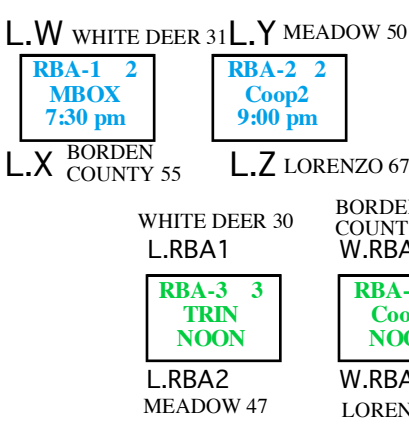

Home Team on Top  
& will wear light color

62nd Annual Caprock  
Classic  
Boys Bracket

Fren	=	Frenship
FNEW	=	Frenship NEW
Coro	=	Coronado
COOP	=	Cooper Main
Coop2	=	Cooper DBL
EST	=	Estacado New
EST II	=	Estacado Old Gym
LCU	=	Lubbock Christian (RIP)
LCHS	=	Lbb.Christian High
LHS	=	Lubbock High
Mont	=	Monterey New
MBOX	=	Monterey Old Box
TRIN	=	Trinity Christian