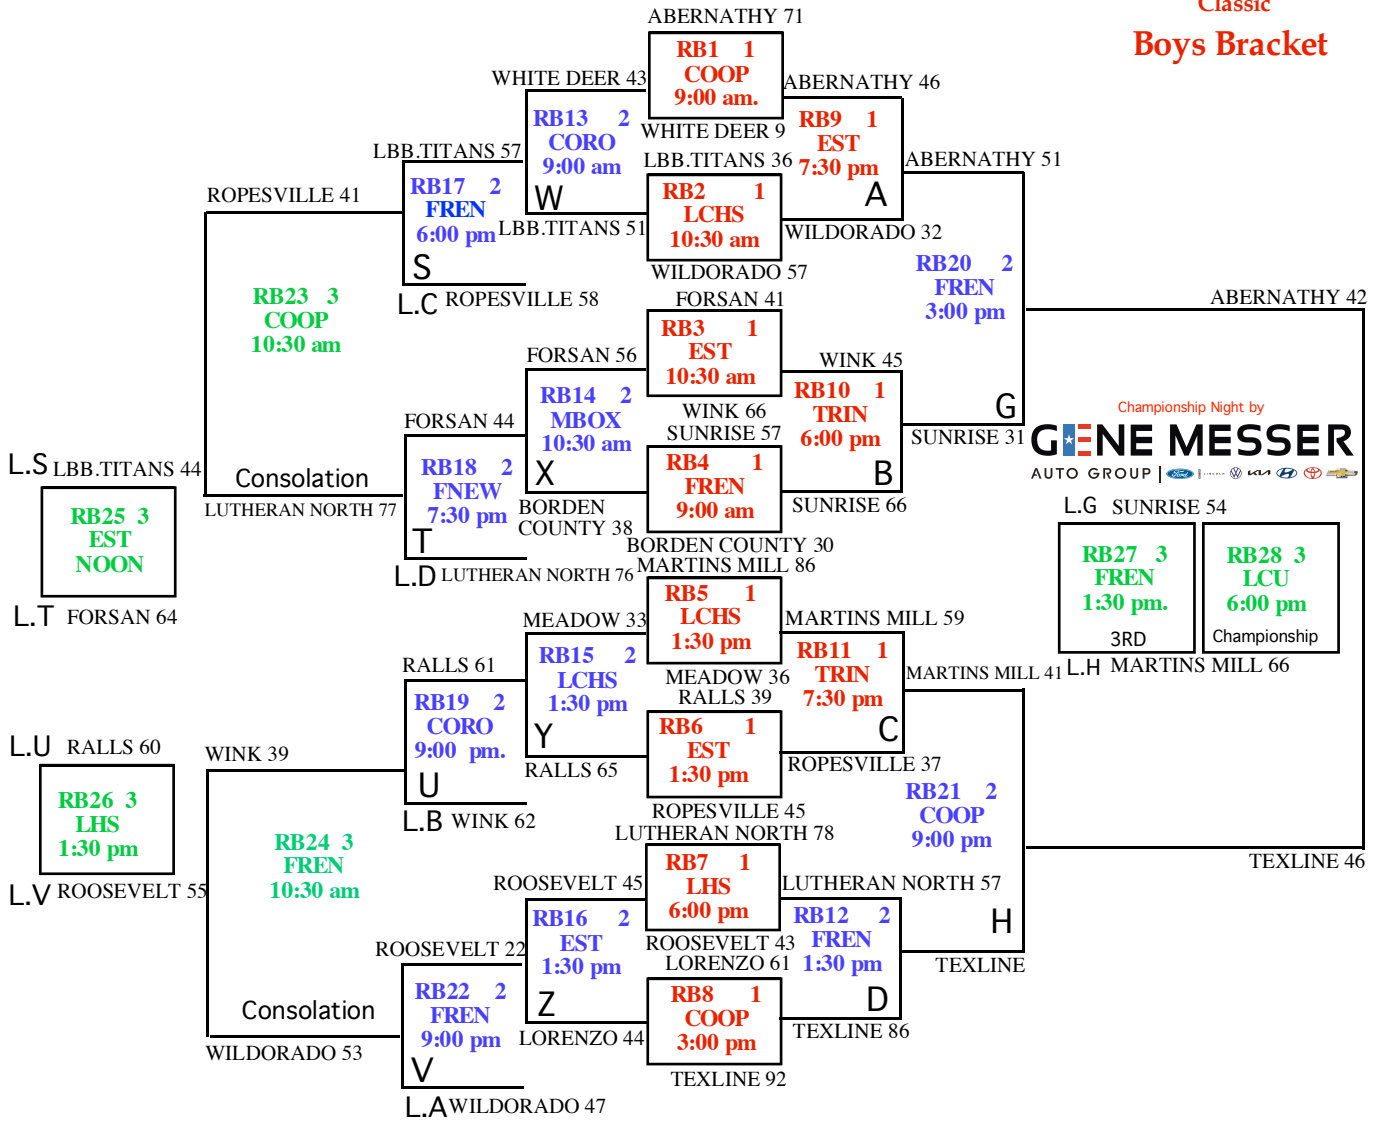

Home Team on Top  
& will wear light color

62nd Annual Caprock  
Classic  
Boys Bracket

Fren	=	Frenship
FNEW	=	Frenship NEW
Coro	=	Coronado
COOP	=	Cooper Main
Coop2	=	Cooper DBL
EST	=	Estacado New
EST II	=	Estacado Old Gym
LCU	=	Lubbock Christian (RIP)
LCHS	=	Lbb.Christian High
LHS	=	Lubbock High
Mont	=	Monterey New
MBOX	=	Monterey Old Box
TRIN	=	Trinity Christian