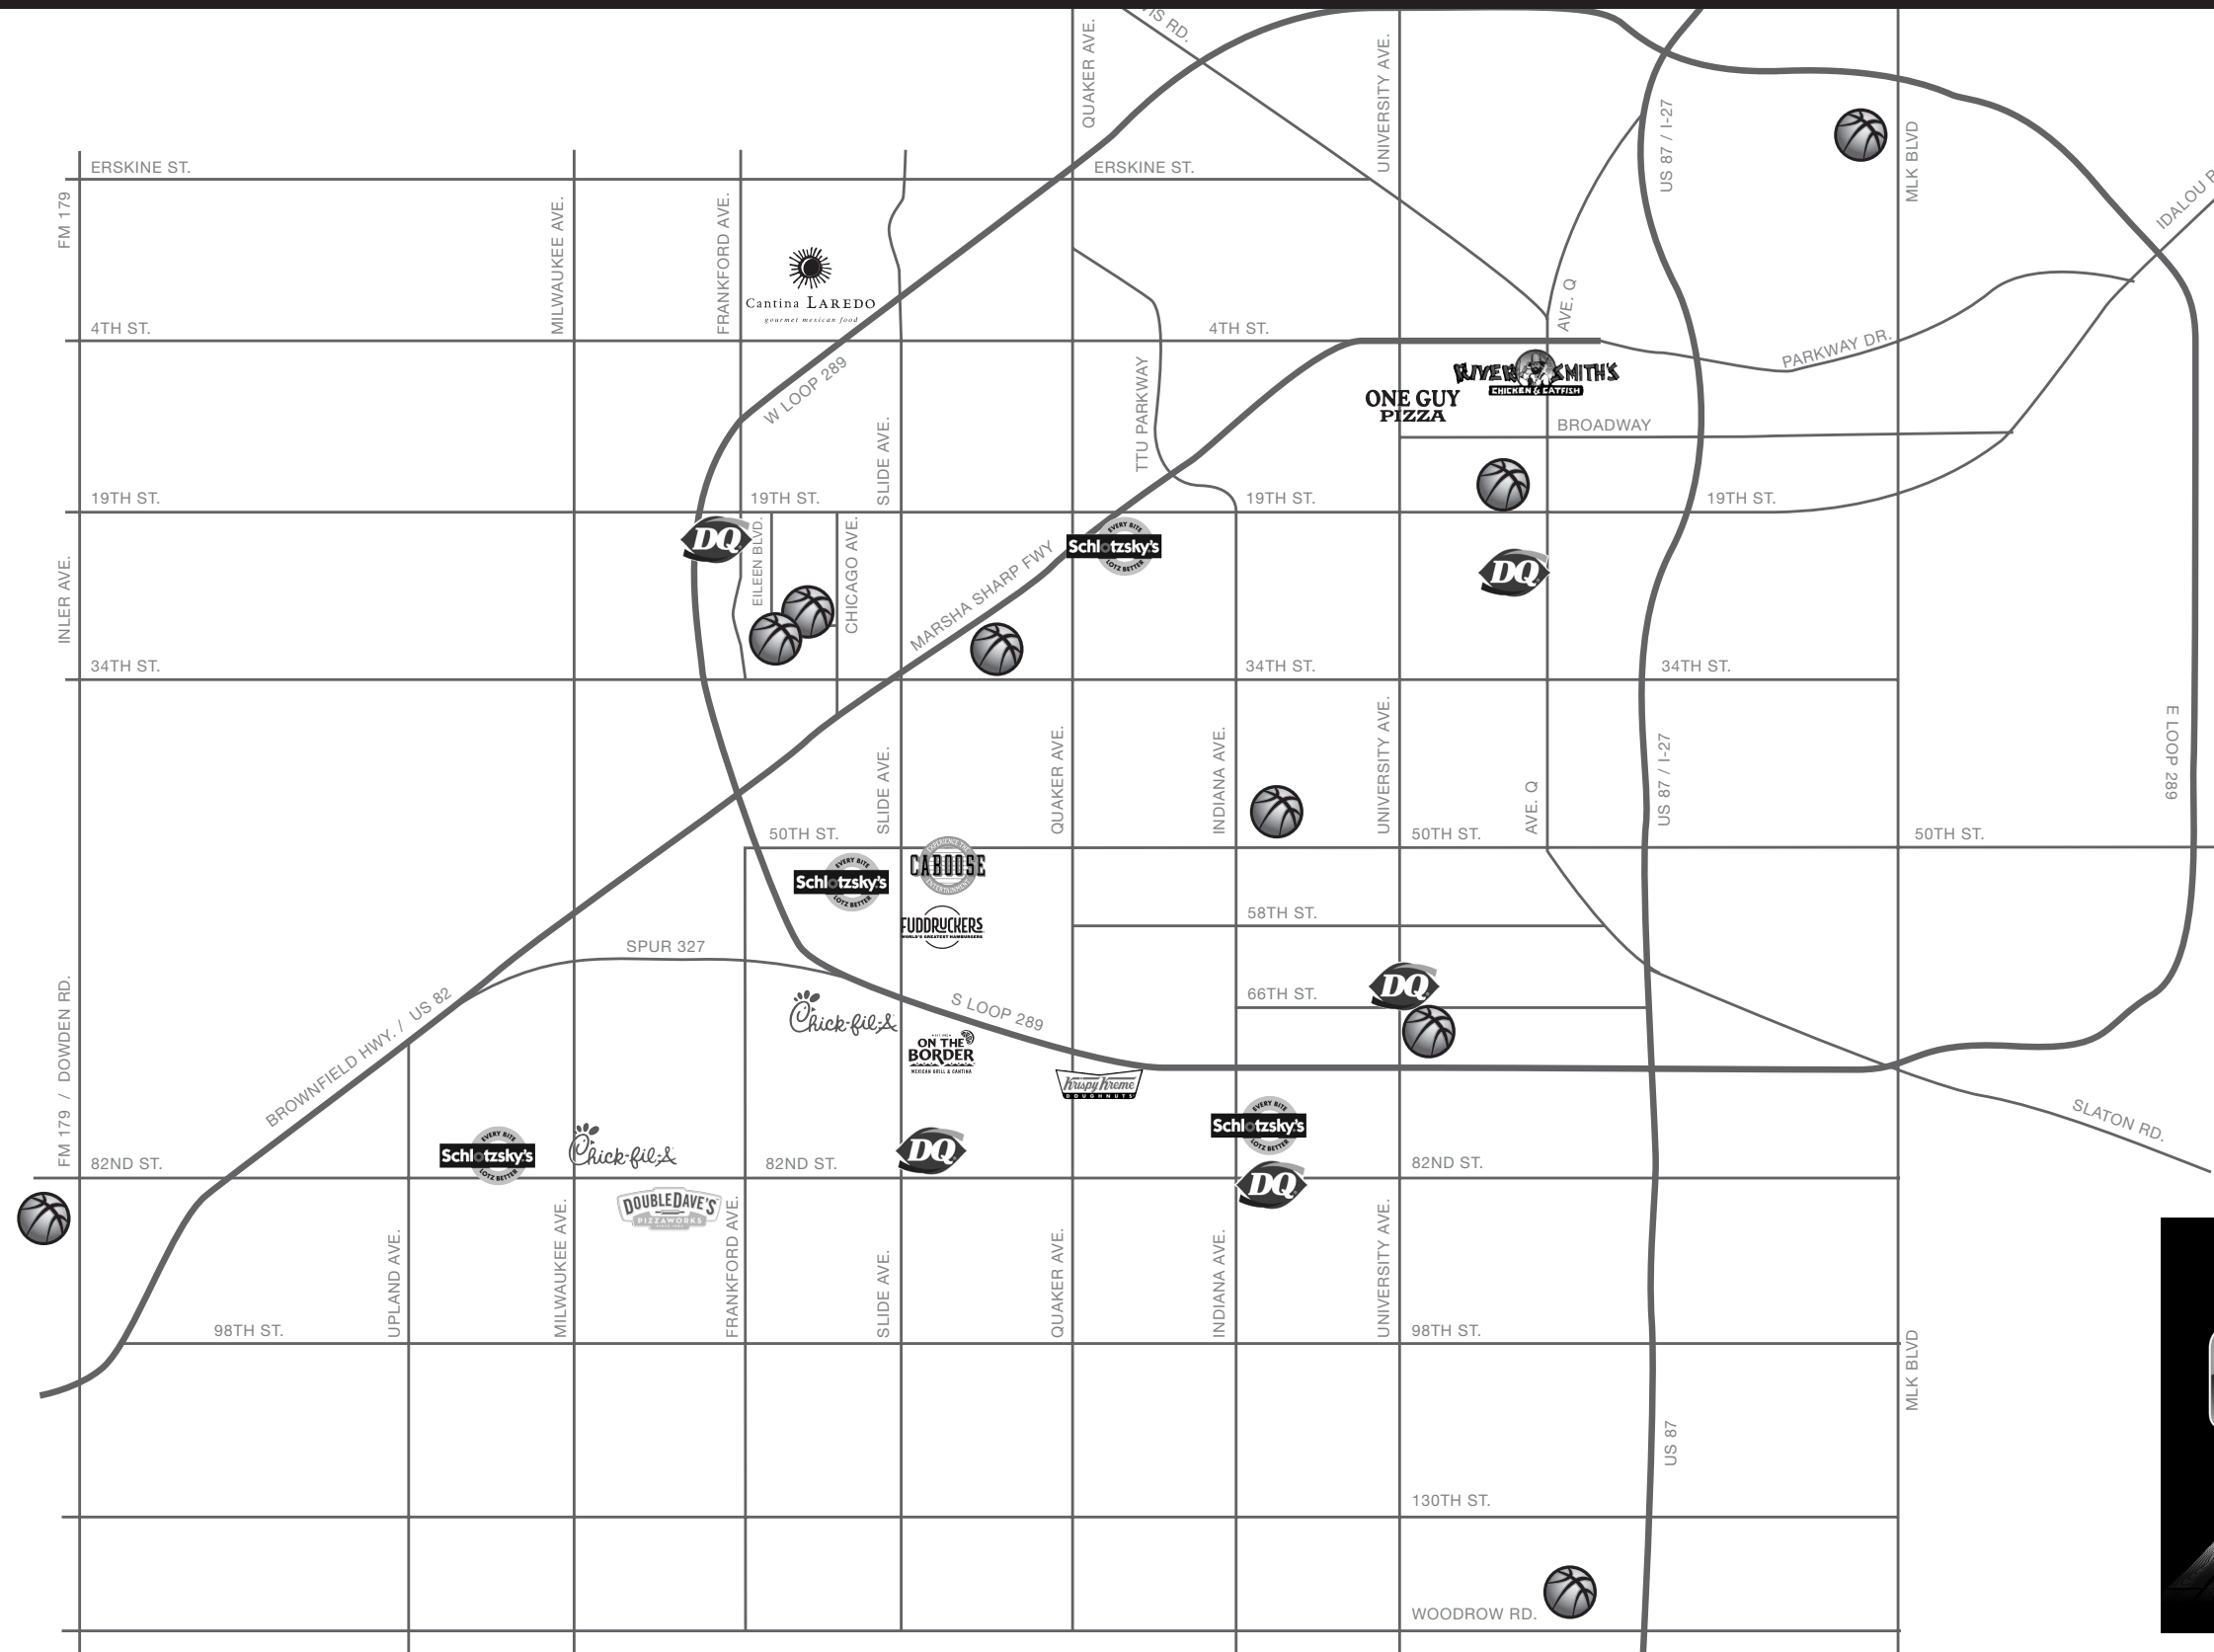

50th STREET CABOOSE
5027 50th St. - (806) 796-2240

FUDDRUCKER'S
5501 Slide Rd. - (806) 687-3833

KRISPY KREME
4301 South Loop 289 - (806) 792-9200

ON THE BORDER
6709 Slide Rd. - (806) 686-1550

ONE GUY'S PIZZA
1101 University Ave. - (806) 747 1226

RIVER SMITH'S CHICKEN & CATFISH
406 Avenue Q - (806) 765-8164

SCHLOTZSKY'S DELI
8101 Indiana Ave. - (806) 792-3396
5204 Slide Rd. - (806) 793-1233
3719 19th St. - (806) 793-5542
6804 82nd St - (806) 701-4960

Gym Locations

CORONADO HIGH
3307 Vicksburg Ave.

ESTACADO HIGH
1504 East Itasca St.

FRENSHIP HIGH
902 Dowden Rd. / FM 179

LUBBOCK CHRISTIAN HIGH
28th St. & Dover Ave.

LUBBOCK CHRISTIAN UNIVERSITY
RIP GRIFFIN CENTER
2604 Dover Ave.
(26th & Chicago Ave.)

LUBBOCK-COOPER HIGH
910 Woodrow Rd.
(Hwy 87 at Woodrow Rd.)

LUBBOCK HIGH
2004 19th St.

MONTEREY HIGH
3211 47th St.

TRINITY CHRISTIAN HIGH
6701 University Ave.