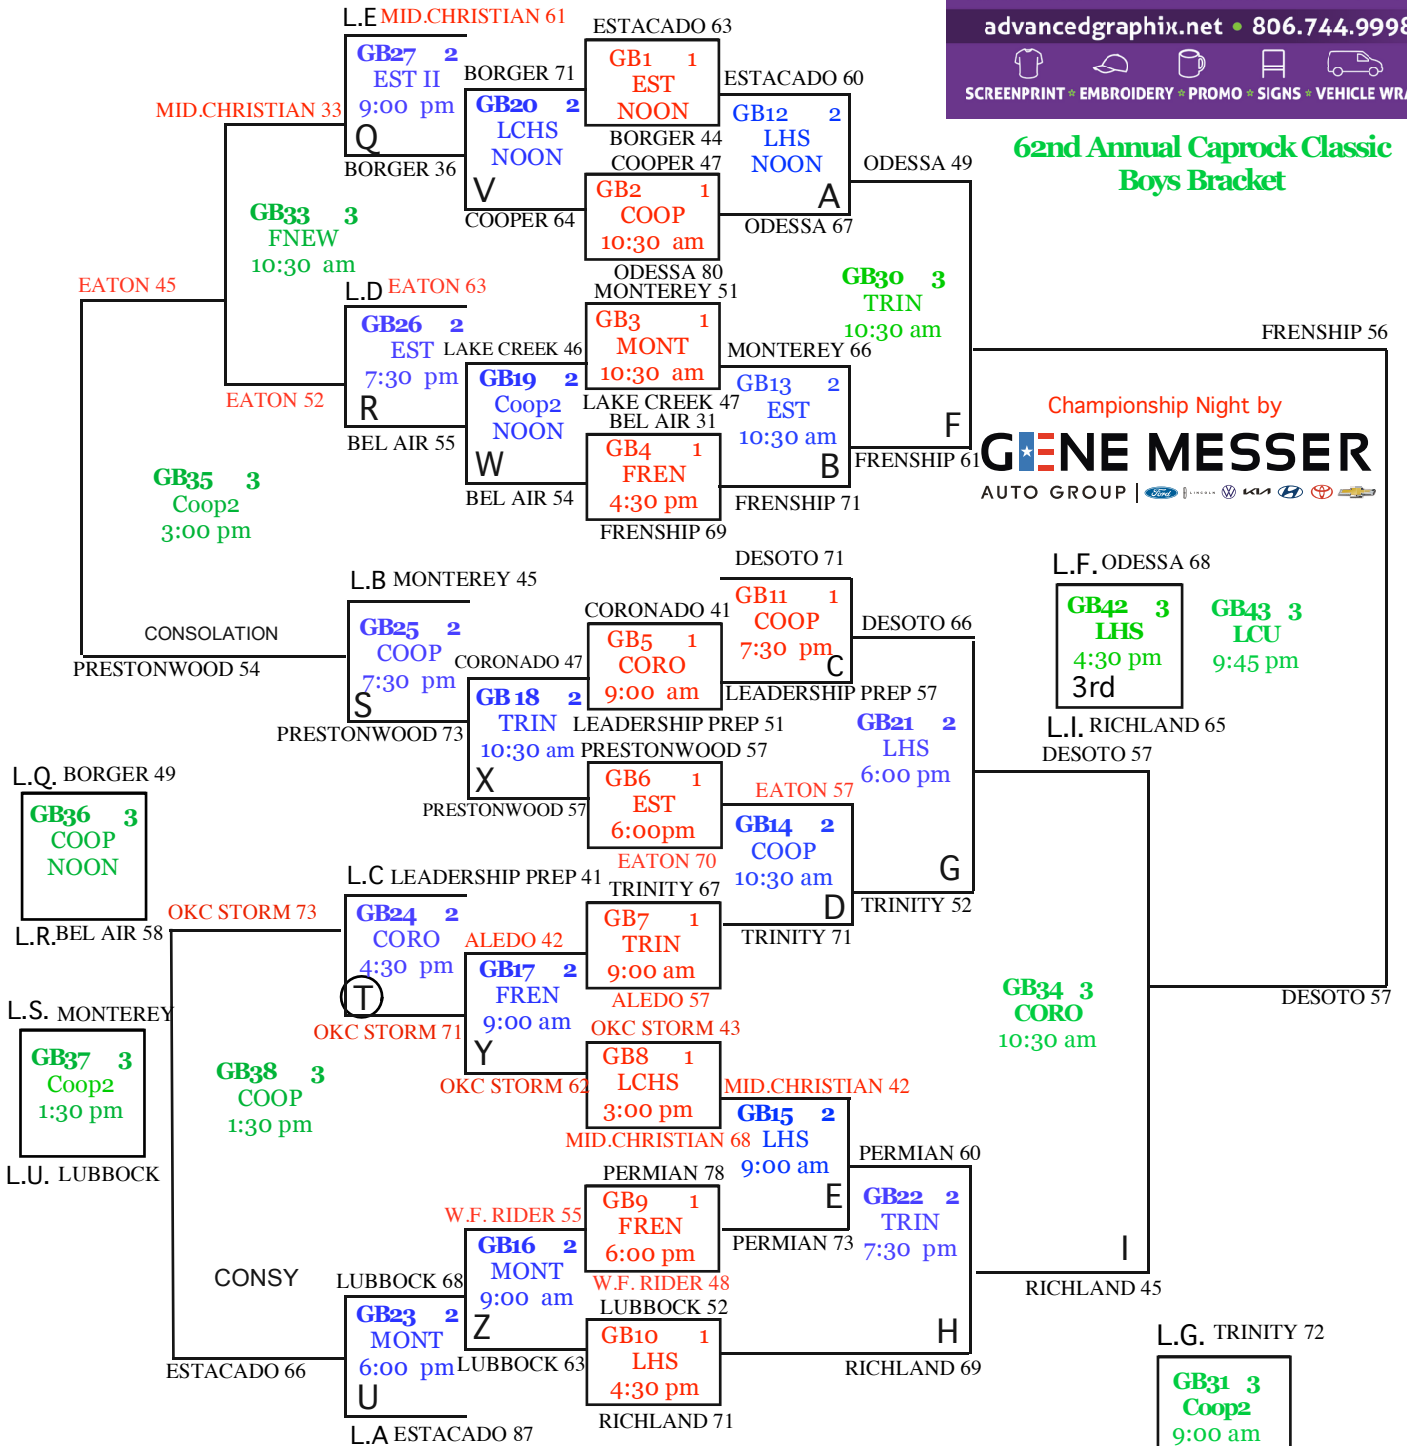

Home Team on Top  
& will wear light color

**ADVANCED GRAPHIX**  
YOUR PROMOTIONAL IDEA SOURCE  
advancedgraphix.net • 806.744.9998  
SCREENPRINT • EMBROIDERY • PROMO • SIGNS • VEHICLE WRAPS

**62nd Annual Caprock Classic Boys Bracket**

Championship Night by  
**GENE MESSER**  
AUTO GROUP |

L.V. COOPER 47  
GB28 2  
FNEW  
9:00 pm  
XX  
L.W. LAKE CREEK 42

L.X. CORONADO 61  
GB29 2  
EST  
6:00 pm  
YY  
L.Y. ALEDO 49

L.Z. W.F. RIDER 44  
GB32 3  
MBOX  
10:30 a.m.  
ZZ  
L.T. LEADERSHIP PREP 52

LEADERSHIP PREP  
WINNER ZZ  
GB39 3  
MBOX  
4:30 pm  
LOSER YY  
ALEDO

COOPER  
WINNER XX  
GB40 3  
Coop2  
4:30 pm  
LOSER ZZ  
W.F. RIDER

CORONADO 71  
WINNER YY  
GB41 3  
CORO  
NOON  
LOSER XX  
LAKE CREEK 56

Fren	=	Frenship
FNEW	=	Frenship NEW
Coro	=	Coronado
COOP	=	Cooper High
Coop2	=	Cooper Dbl
EST	=	Estacado New
EST II	=	Estacado Old Gym
LCU	=	Lubbock Christian (RIP)
LCHS	=	Lbb.Christian High
LHS	=	Lubbock High
Mont	=	Monterey New
MBOX	=	Monterey Old Box
TRIN	=	Trinity Christian