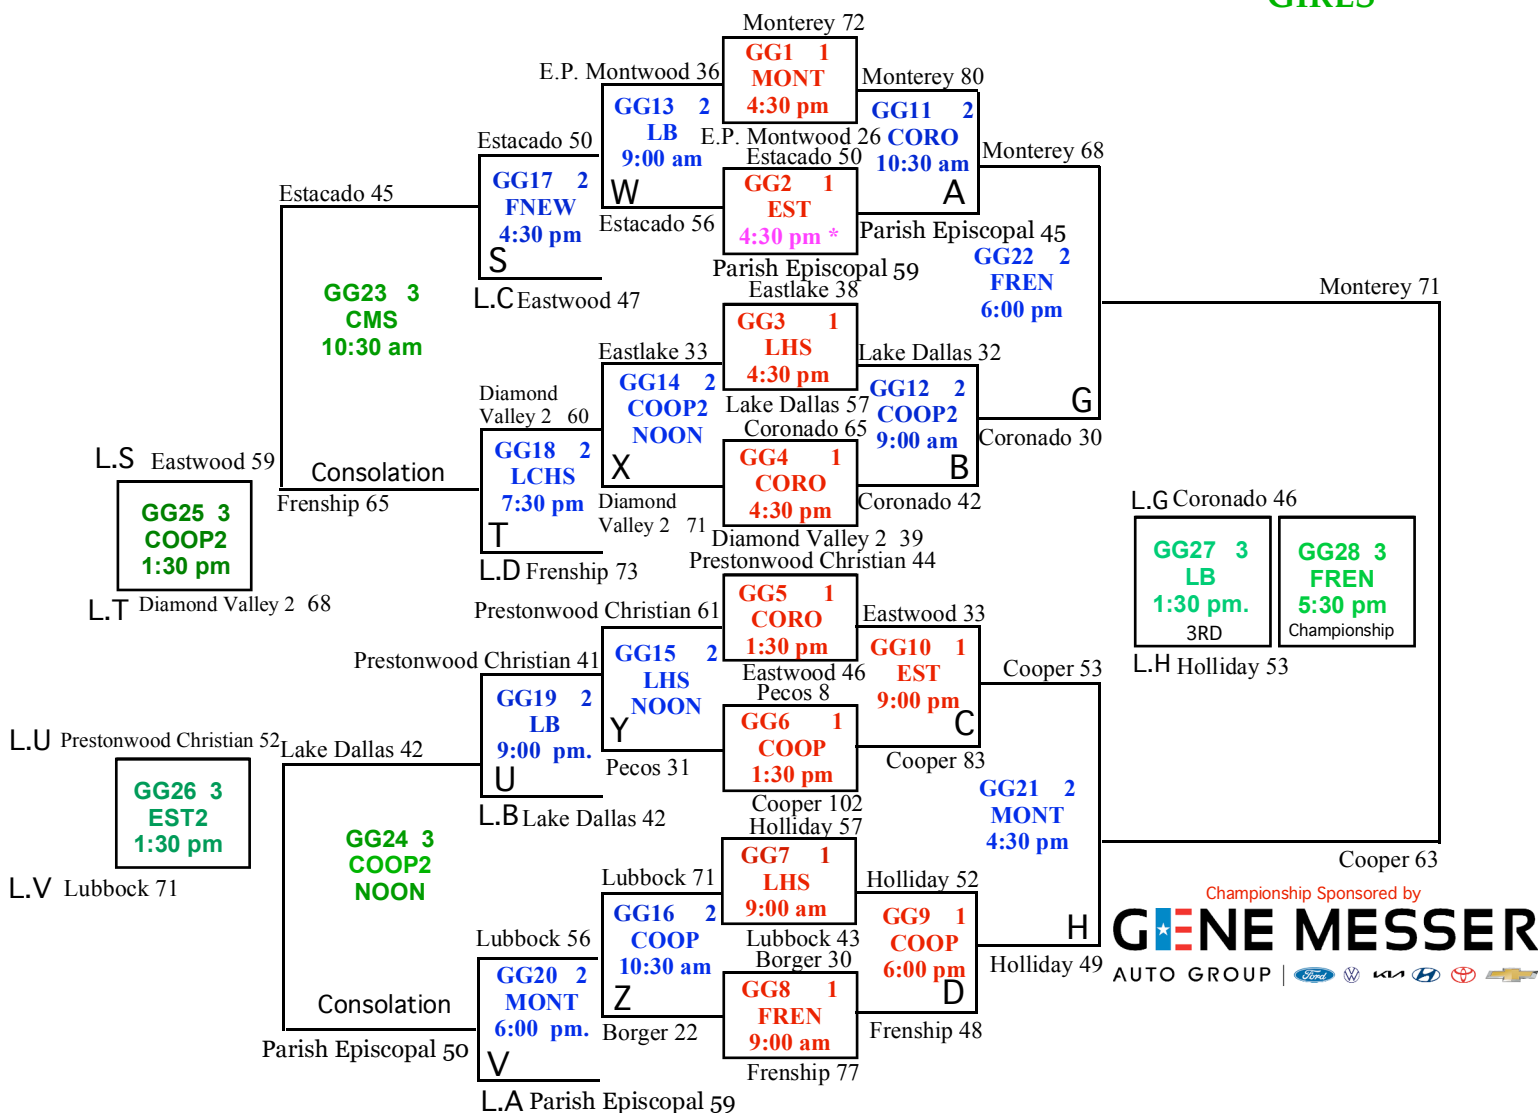

Home Team on Top
& will wear light color

63RD Annual Caprock Classic
GIRLS

* Game GG2 start TiME changed to 4:30 pm

FREN	=	Frenship
FNEW	=	Frenship NEW
CORO	=	Coronado
COOP	=	Cooper Main
COOP2	=	Cooper Dbl
CMS	=	Cooper Middle School
EST	=	Estacado New
EST2	=	Estacado Old Gym
LB	=	Laura Bush
LCHS	=	Lbb.Christian High
LHS	=	Lubbock High
MONT	=	Monterey New
MBOX	=	Monterey Old Box