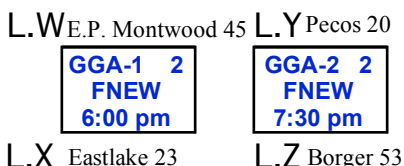

Home Team on Top
& will wear light color

63RD Annual Caprock Classic
GIRLS

* Game GG2 start TiME changed to 4:30 pm

FREN	=	Frenship
FNEW	=	Frenship NEW
CORO	=	Coronado
COOP	=	Cooper Main
COOP2	=	Cooper Dbl
CMS	=	Cooper Middle School
EST	=	Estacado New
EST2	=	Estacado Old Gym
LB	=	Laura Bush
LCHS	=	Lbb.Christian High
LHS	=	Lubbock High
MONT	=	Monterey New
MBOX	=	Monterey Old Box