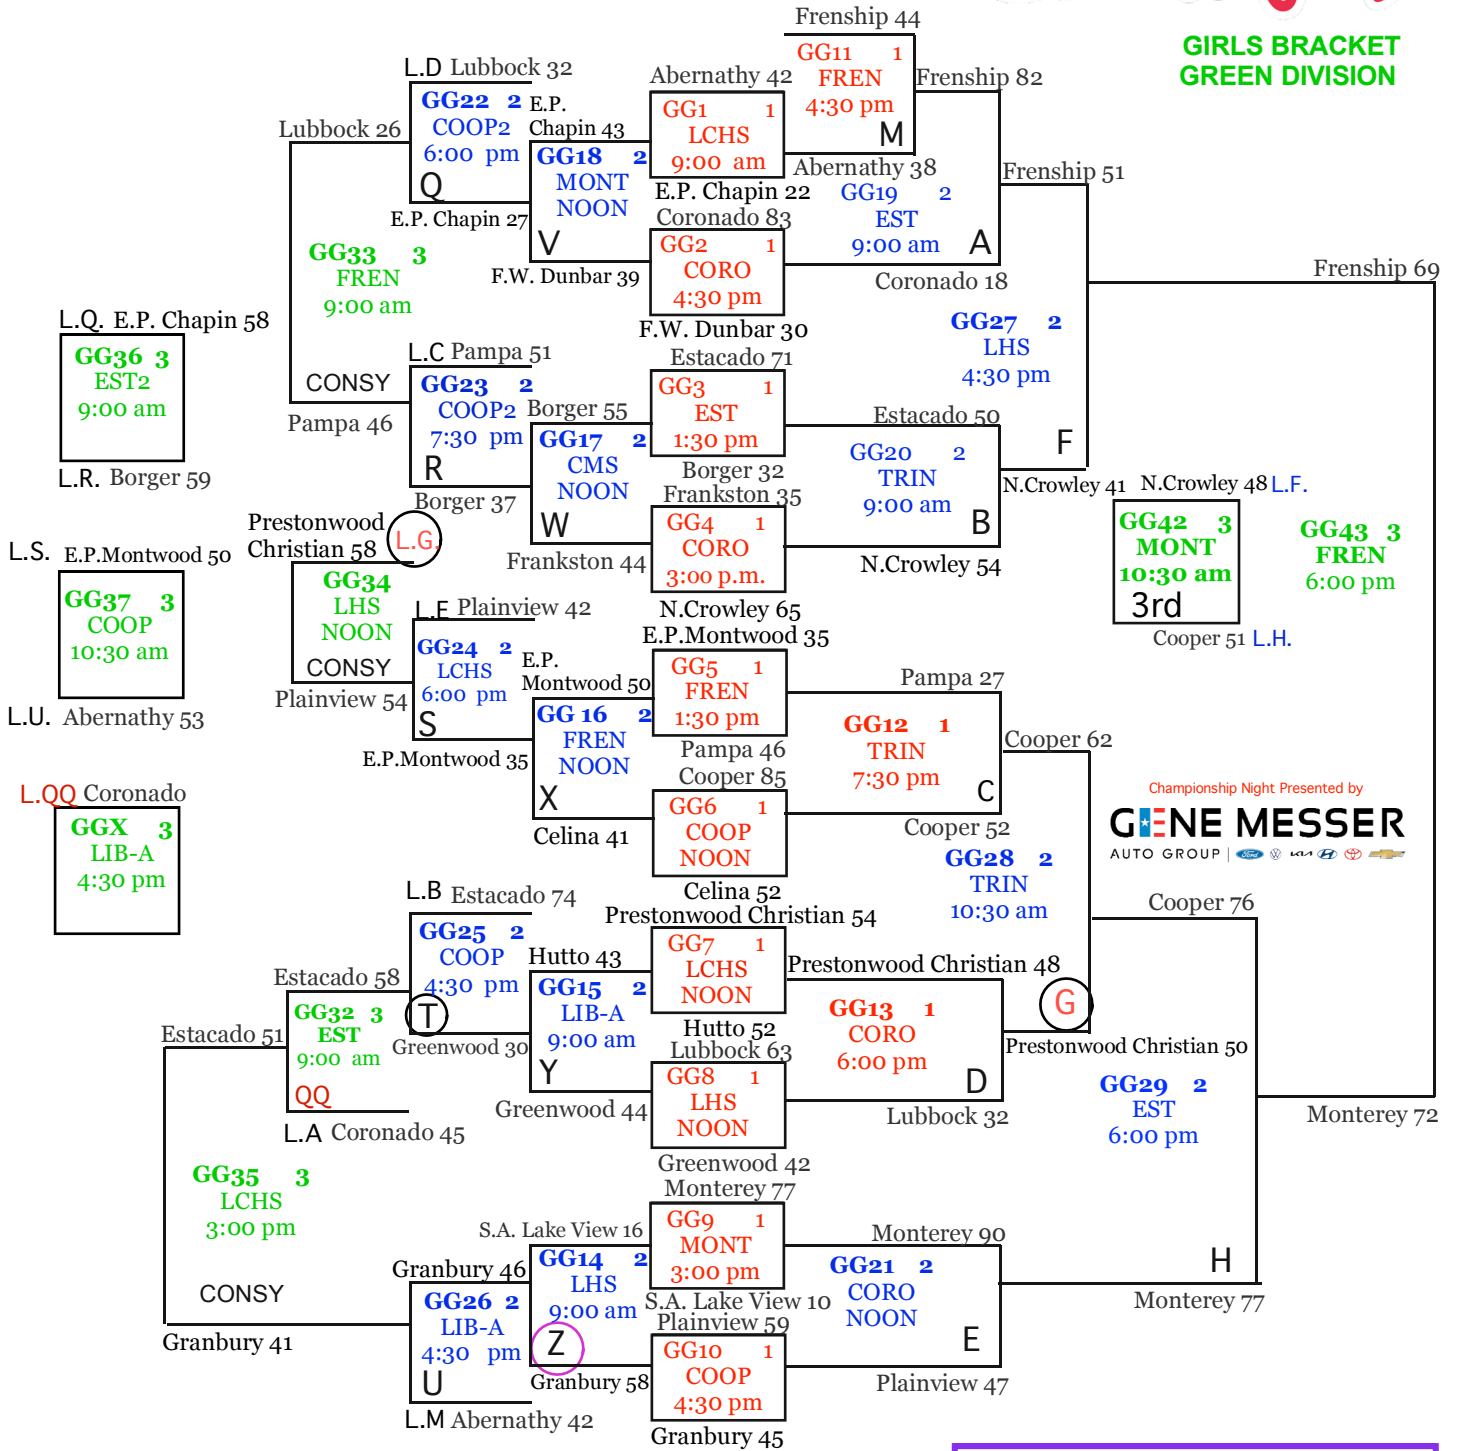

HOME TEAM ON
TOP AND WILL WEAR
LIGHT COLOR

**GIRLS BRACKET
GREEN DIVISION**

Championship Night Presented by
GENE MESSER
AUTO GROUP

FREN	=	Frenship
FNEW	=	Frenship NEW
CORO	=	Coronado
COOP	=	Cooper HS Main
COOP2	=	Cooper HS Dbl
CMS	=	Cooper Middle School
EST	=	Estacado New
EST2	=	Estacado Old Gym
LIB-A	=	Liberty A
LIB-B	=	Liberty B
LCHS	=	Lbb.Christian High
LHS	=	Lubbock High
MONT	=	Monterey New
TRIN	=	Trinity

L.V. F.W. Dunbar 52
GG30 2
LIB-B
9:00 pm
XX

L.W. Frankston 46
Greenwood 39
Wnner ZZ
GG39 3
TRIN
3:00 pm
LOSER YY
Celina 62

L.X. Celina 45
GG31 2
LIB-A
9:00 pm
YY

L.Y. Hutto 57
F.W. Dunbar 57
WINNER XX
GG40 3
CMS
4:30 pm
LOSER ZZ
S.A. Lake View 37

L.T. Greenwood 37
GG38 3
LIB-A
9:00 a.m.
ZZ

L.Z. S.A. Lake View 16
Hutto 70
WINNER YY
GG41 3
CMS
10:30 am
LOSER XX
Frankston 67

64TH ANNUAL CAPROCK CLASSIC PRESENTED BY

For Updated Brackets with Final Scores