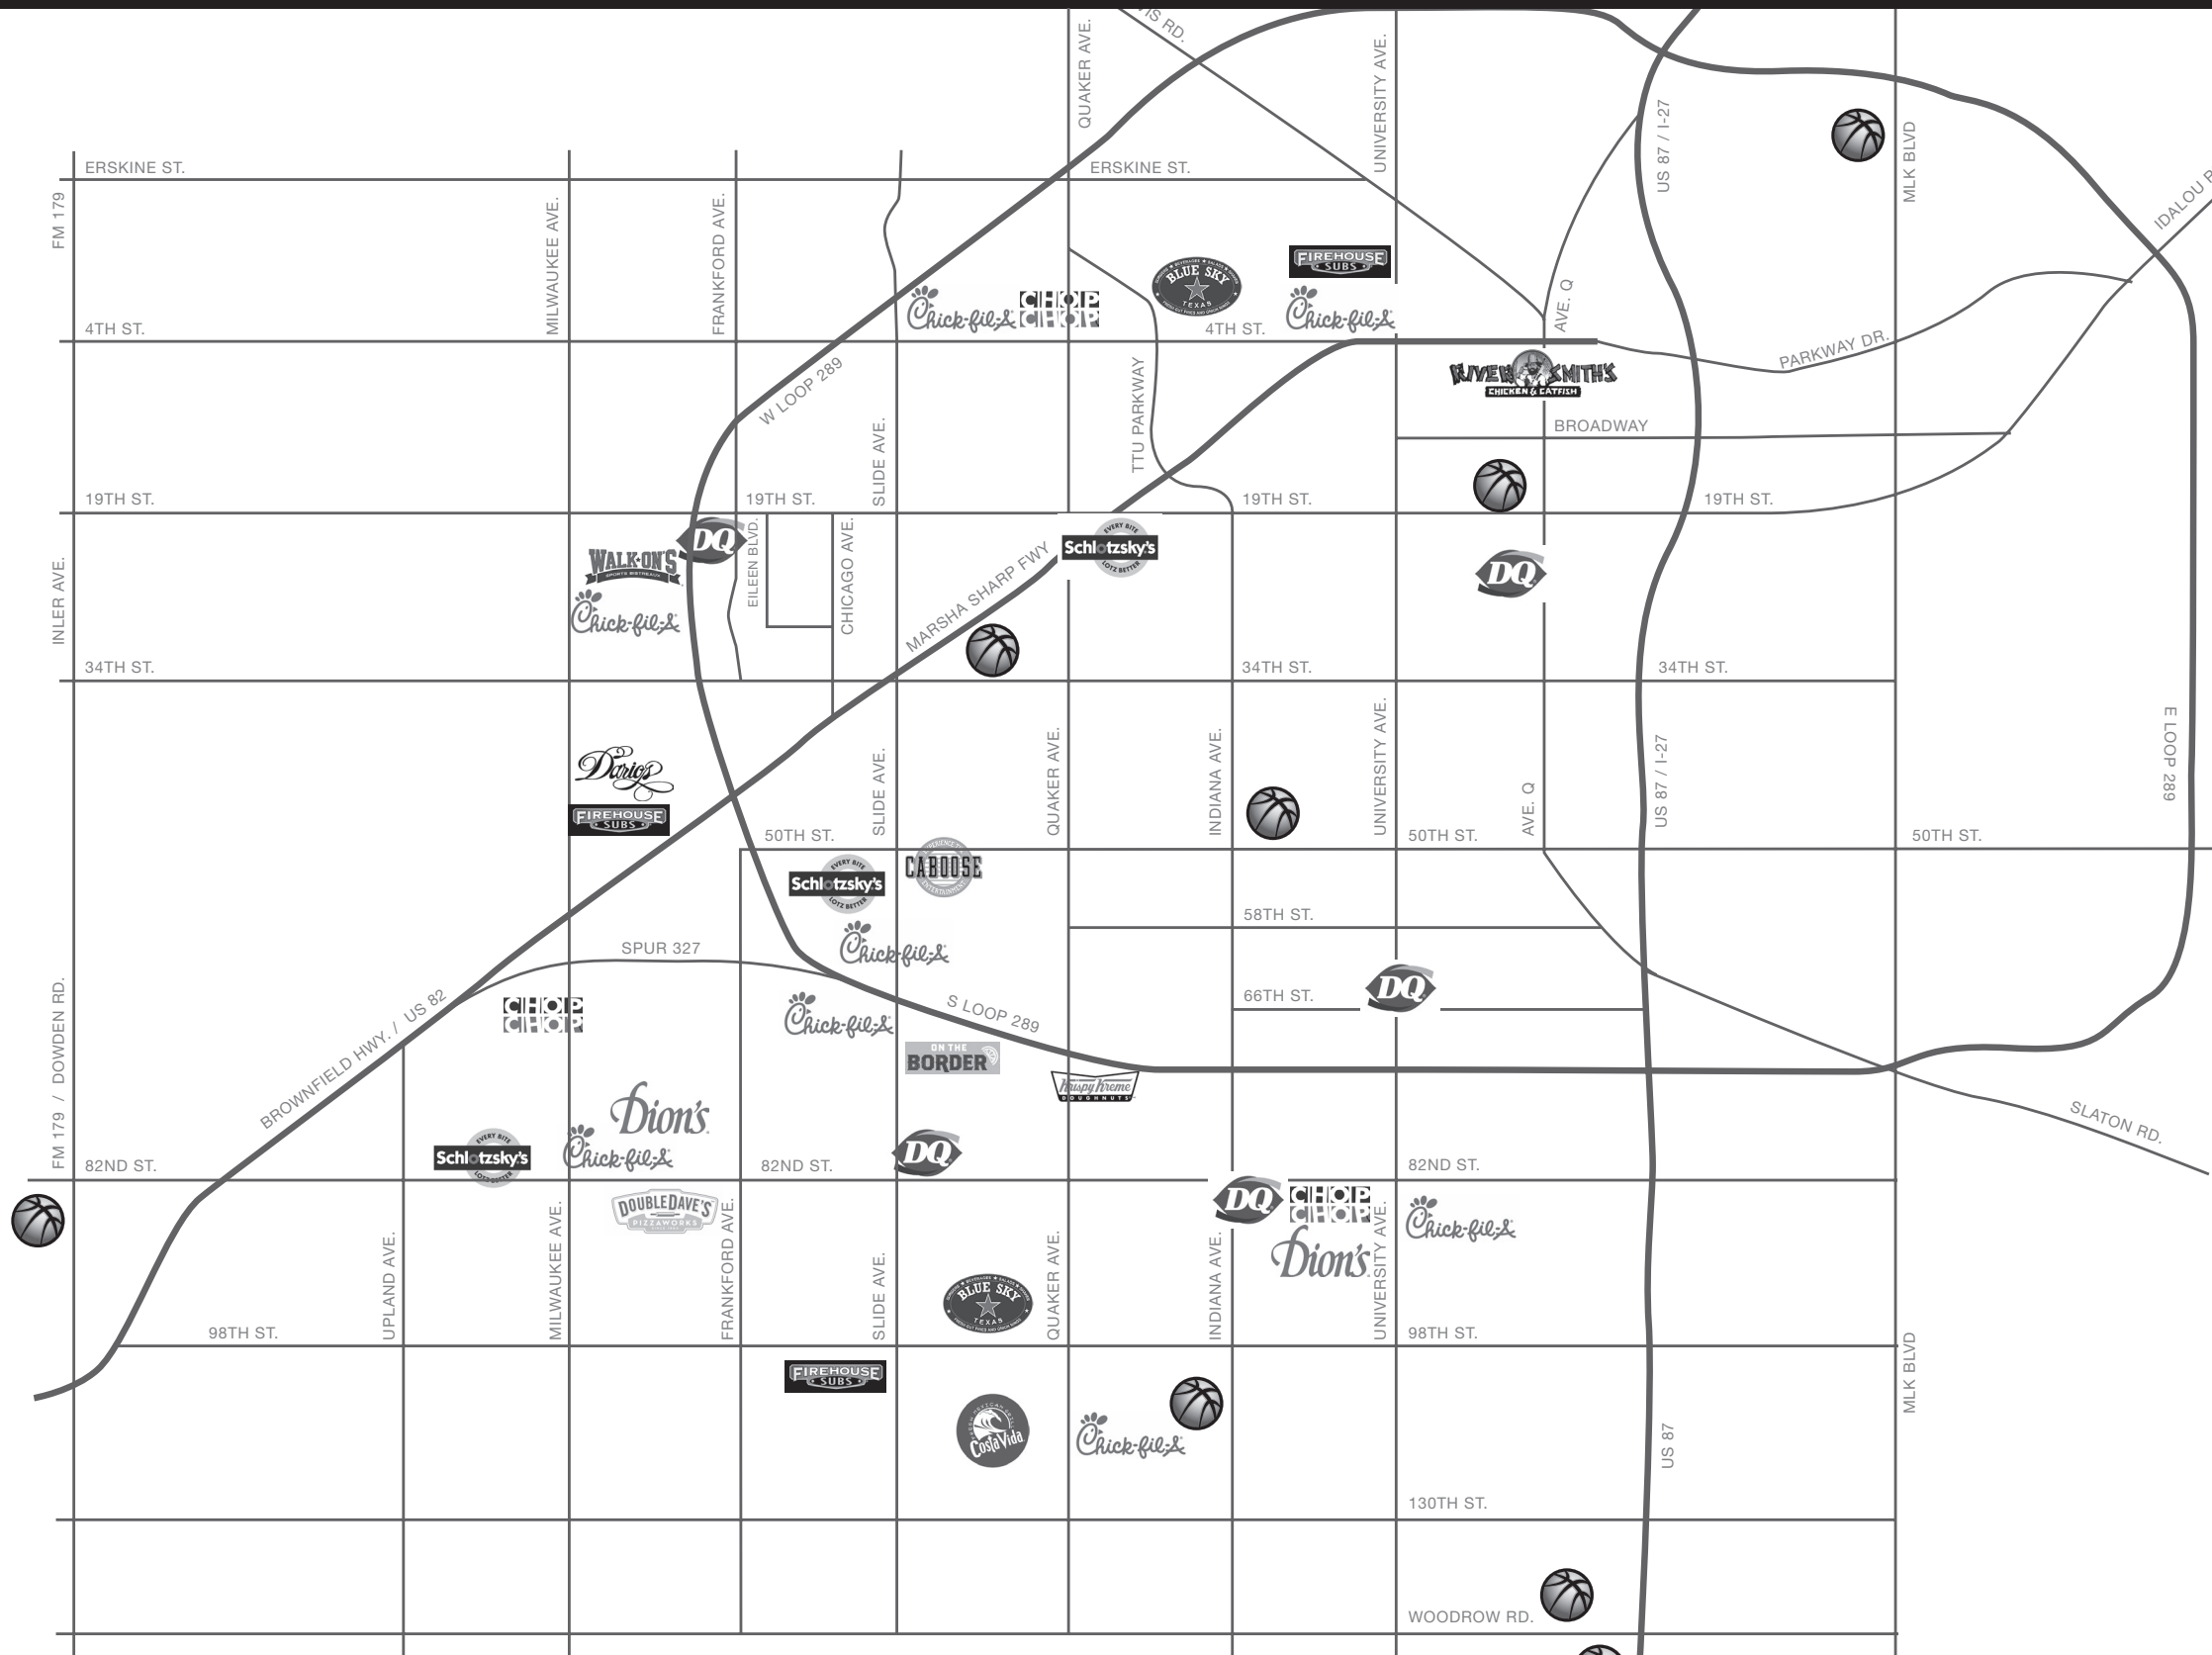

# LUBBOCK MAP

Please consider dining at one of our tournament sponsors' locations!

## Restaurant Sponsors

- BLUE SKY**  
4416 98th St.  
3216 4th St.
- CHICK-FILA**  
6002 Slide Rd (806) 797-2223  
6820 Slide Rd (806) 798-1100  
6416 82nd St (806) 783-9500  
312 University Ave (806) 744-1564  
3210 W Loop 289 (806) 796-7744  
8225 University Ave (806) 748-3997  
5705 4th St (806) 784-0281  
11425 Quaker Ave (806) 698-6711
- COSTA VIDA**  
4410 114th St.
- DAIRY QUEEN**  
5735 19th St. - (806) 792-6629  
8103 Indiana Ave. - (806) 799-3595  
6925 University - (806) 745-4434  
2311 Avenue Q - (806) 744-9561  
7813 Slide Rd. - (806) 794-0644  
Wolfforth
- DARIO'S PIZZA**  
6810 Milwaukee
- DION'S**  
2721 82nd St  
6410 82nd St.
- DOUBLE DAVE'S PIZZA**  
6023 82<sup>ND</sup> St. , - (806) 763-3283  
4206 19TH
- FIREHOUSE SUBS**  
9810 Slide Rd.  
5027 Milwaukee  
2510 Marsha Sharp Frwy.
- KRISPY KREME**  
4301 South Loop 289 - (806) 792-9200
- ON THE BORDER**  
6709 Slide Rd.
- RIVER SMITH'S CHICKEN & CATFISH**  
406 Avenue Q - (806) 765-8164
- SCHLOTZSKY'S DELI**  
3719 19th St. (806)793-5542 6804
- CHOP CHOP**  
3311 82nd 806-642-4977  
7320 Milwaukee 806-701-5400  
5707 4th 806-478-1775
- WALK-ONS**  
2630 W. Loop 289

## Gym Locations

- CORONADO HIGH**  
3307 Vicksburg Ave.
- ESTACADO HIGH**  
1504 East Itasca St.
- FRENSHIP HIGH**  
902 Dowden Rd. / FM 179
- LAURA BUSH MIDDLE SCHOOL**  
3425 118th St.
- LUBBOCK CHRISTIAN HIGH**  
28th St. & Dover Ave.
- LUBBOCK COOPER MIDDLE SCHOOL**  
16310 TX-493 Loop
- LUBBOCK-COOPER HIGH**  
910 Woodrow Rd.  
(Hwy 87 at Woodrow Rd.)
- LUBBOCK HIGH**  
2004 19th St.
- MONTEREY HIGH**  
3211 47th St.