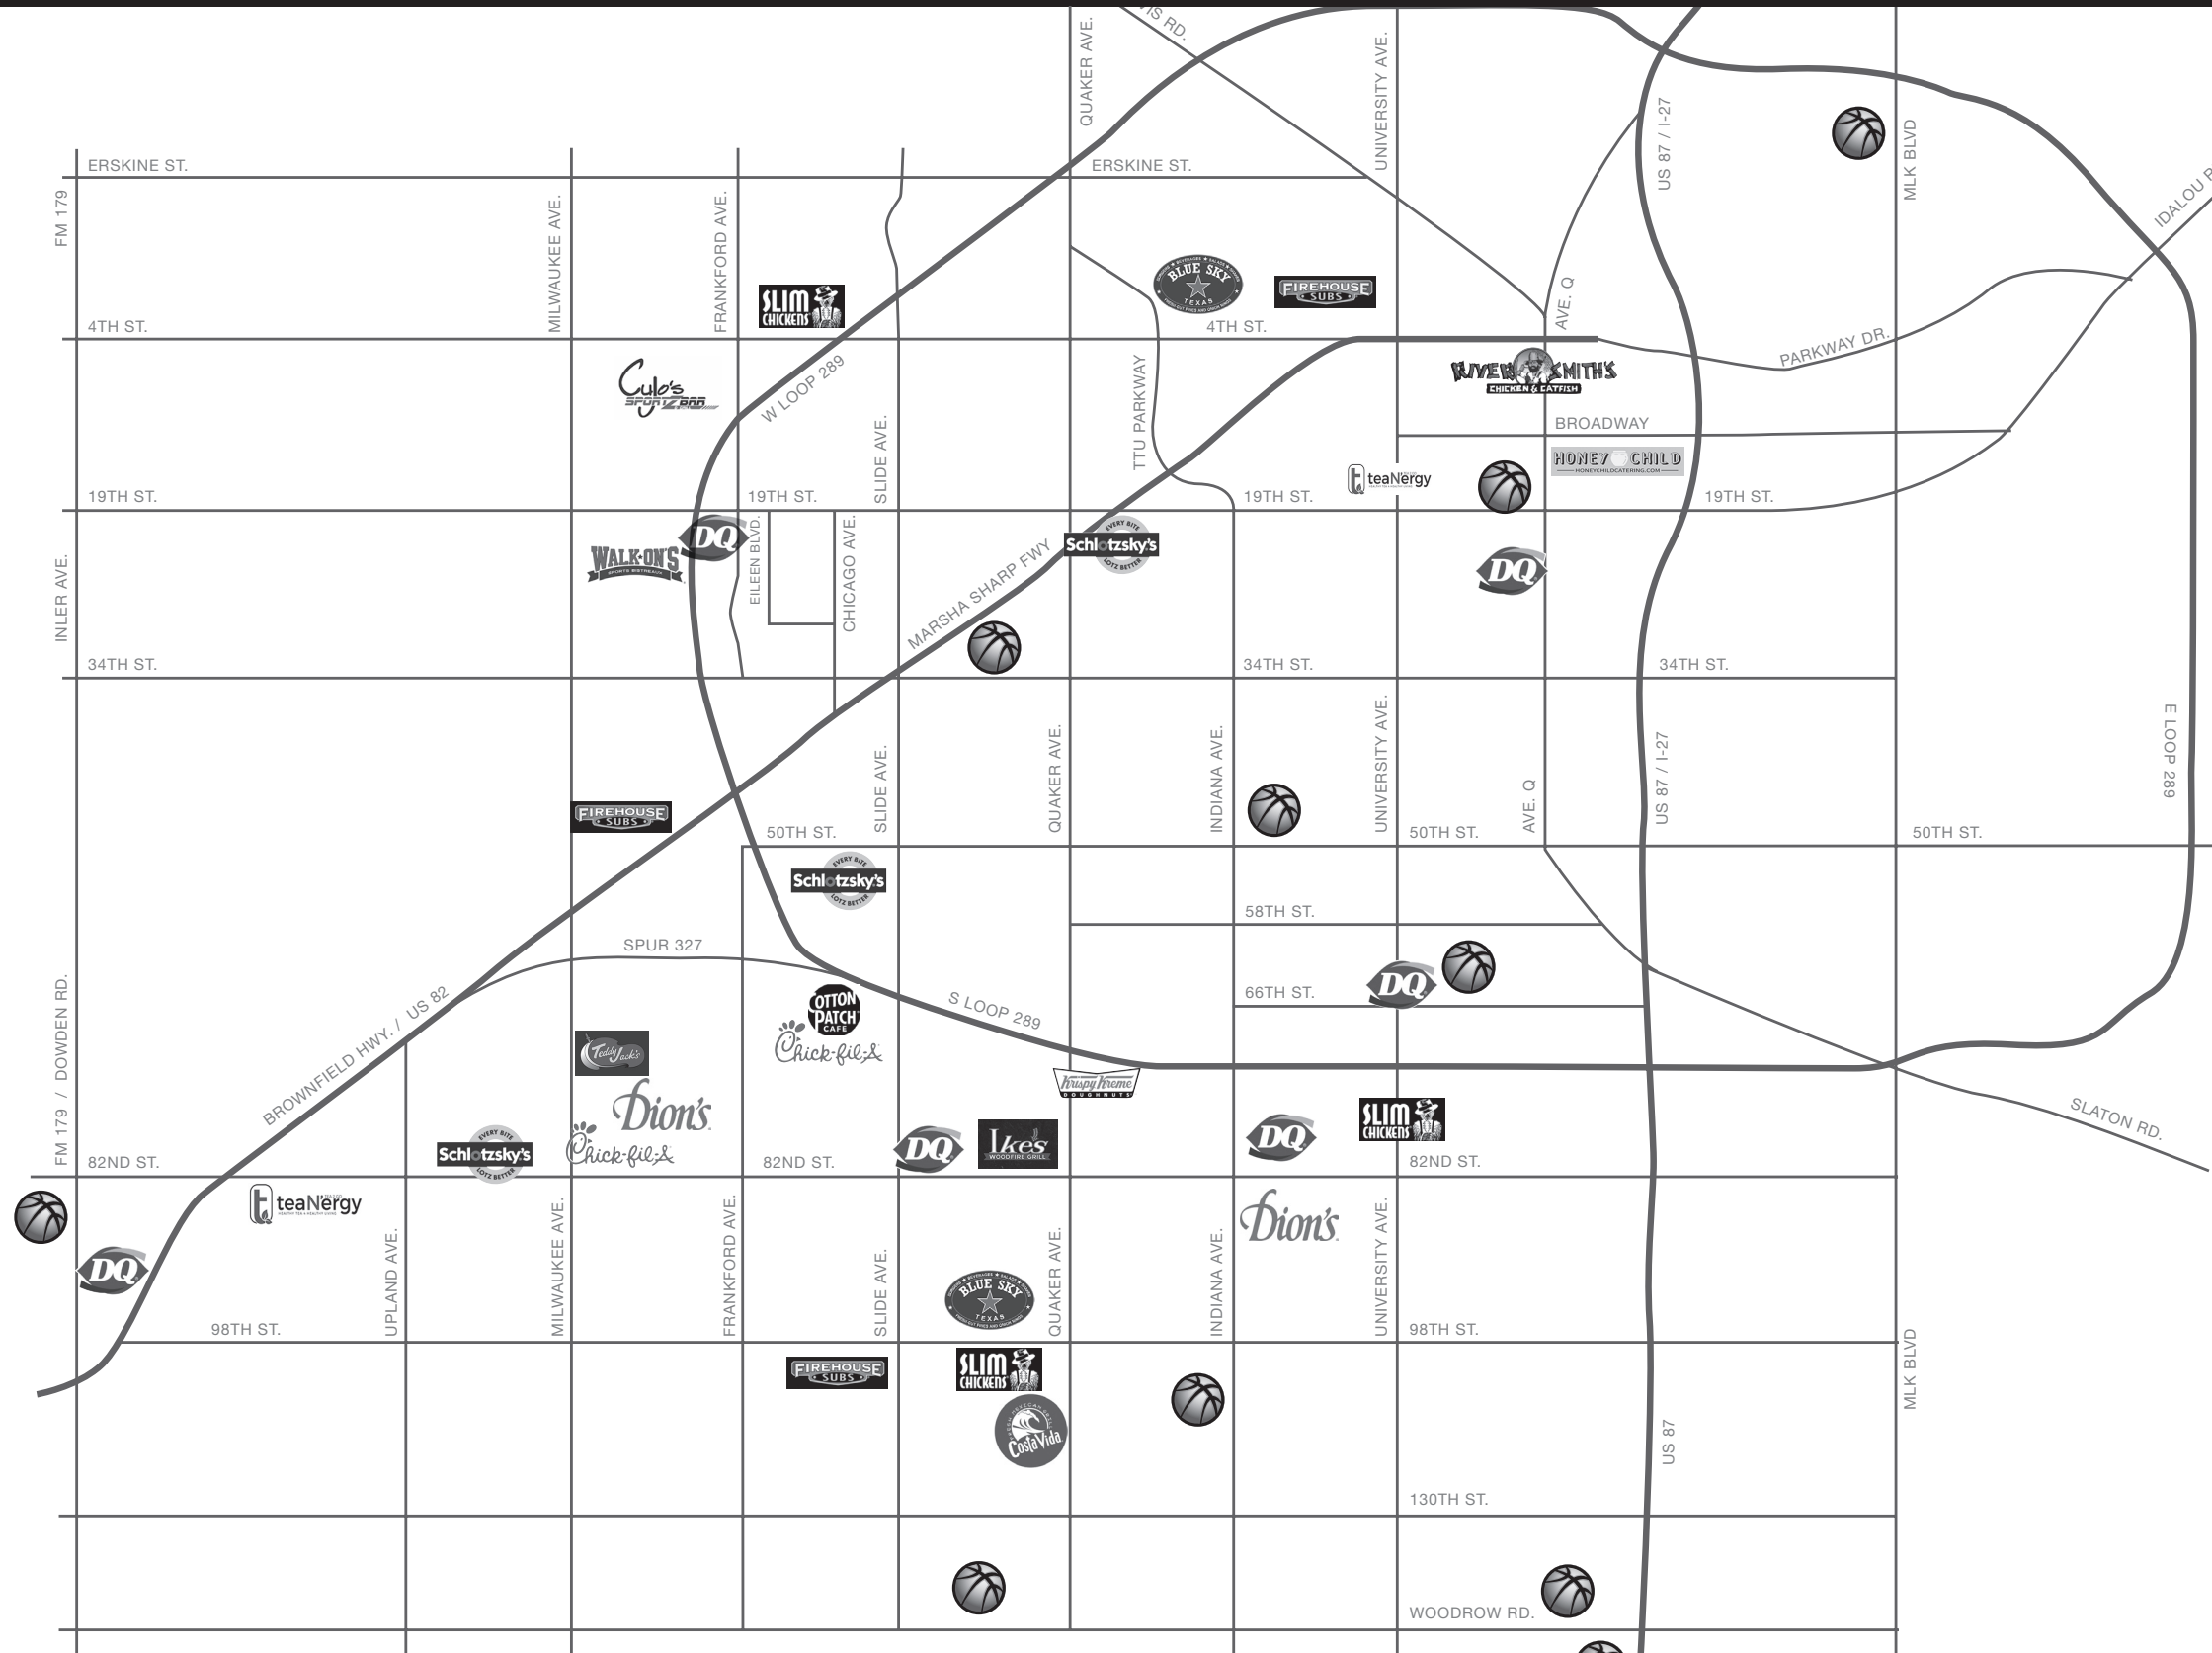

LUBBOCK MAP

Please consider dining at one of our tournament sponsors' locations!

Restaurant Sponsors

- BLUE SKY**
4416 98th St.
3216 4th St.
- CHICK-FILA**
6820 Slide Rd (806) 798-1100
6416 82nd St (806) 783-9500
- COSTA VIDA**
4410 114th St.
- COTTON PATCH CAFE**
6810 Slide Road
- DAIRY QUEEN**
5735 19th St. - (806) 792-6629
8103 Indiana Ave. - (806) 799-3595
6925 University - (806) 745-4434
2311 Avenue Q - (806) 744-9561
7813 Slide Rd. - (806) 794-0644
- DION'S**
2721 82nd St
6410 82nd St.
- FIREHOUSE SUBS**
9810 Slide Rd.
5027 Milwaukee
- 2510 Marsha Sharp Frwy.
- HONEY CHILD CATERING**
1407 Ave R.
- IKE'S**
4414 82nd St.
- KRISPY KREME**
4301 South Loop 289 - (806) 792-9200
- RIVER SMITH'S CHICKEN & CATFISH**
406 Avenue Q - (806) 765-8164
- SCHLOTZSKY'S DELI**
3719 19th St. - (806) 793-5542
- 6804 82nd St.
- SLIM CHICKENS**
5508 4th St
7801 University Ave
4509 98th St
2405 19th St.
- TEA TO GO**
7611 82nd
- TEDDY JACKS**
7205 Milwaukee
- WALK-ONS**
2630 W. Loop 289

Gym Locations

- CORONADO HIGH**
3307 Vicksburg Ave.
- ESTACADO HIGH**
1504 East Itasca St.
- FRENSHIP HIGH**
902 Dowden Rd. / FM 179
- LUBBOCK CHRISTIAN HIGH**
28th St. & Dover Ave.
- LUBBOCK COOPER MIDDLE SCHOOL**
16310 TX-493 Loop
- LUBBOCK-COOPER HIGH**
910 Woodrow Rd.
(Hwy 87 at Woodrow Rd.)
- LUBBOCK COOPER LIBERTY**
4530 Woodrow Rd.
- LUBBOCK HIGH**
2004 19th St.
- MONTEREY HIGH**
3211 47th St.
- TRINITY**
6701 University Ave