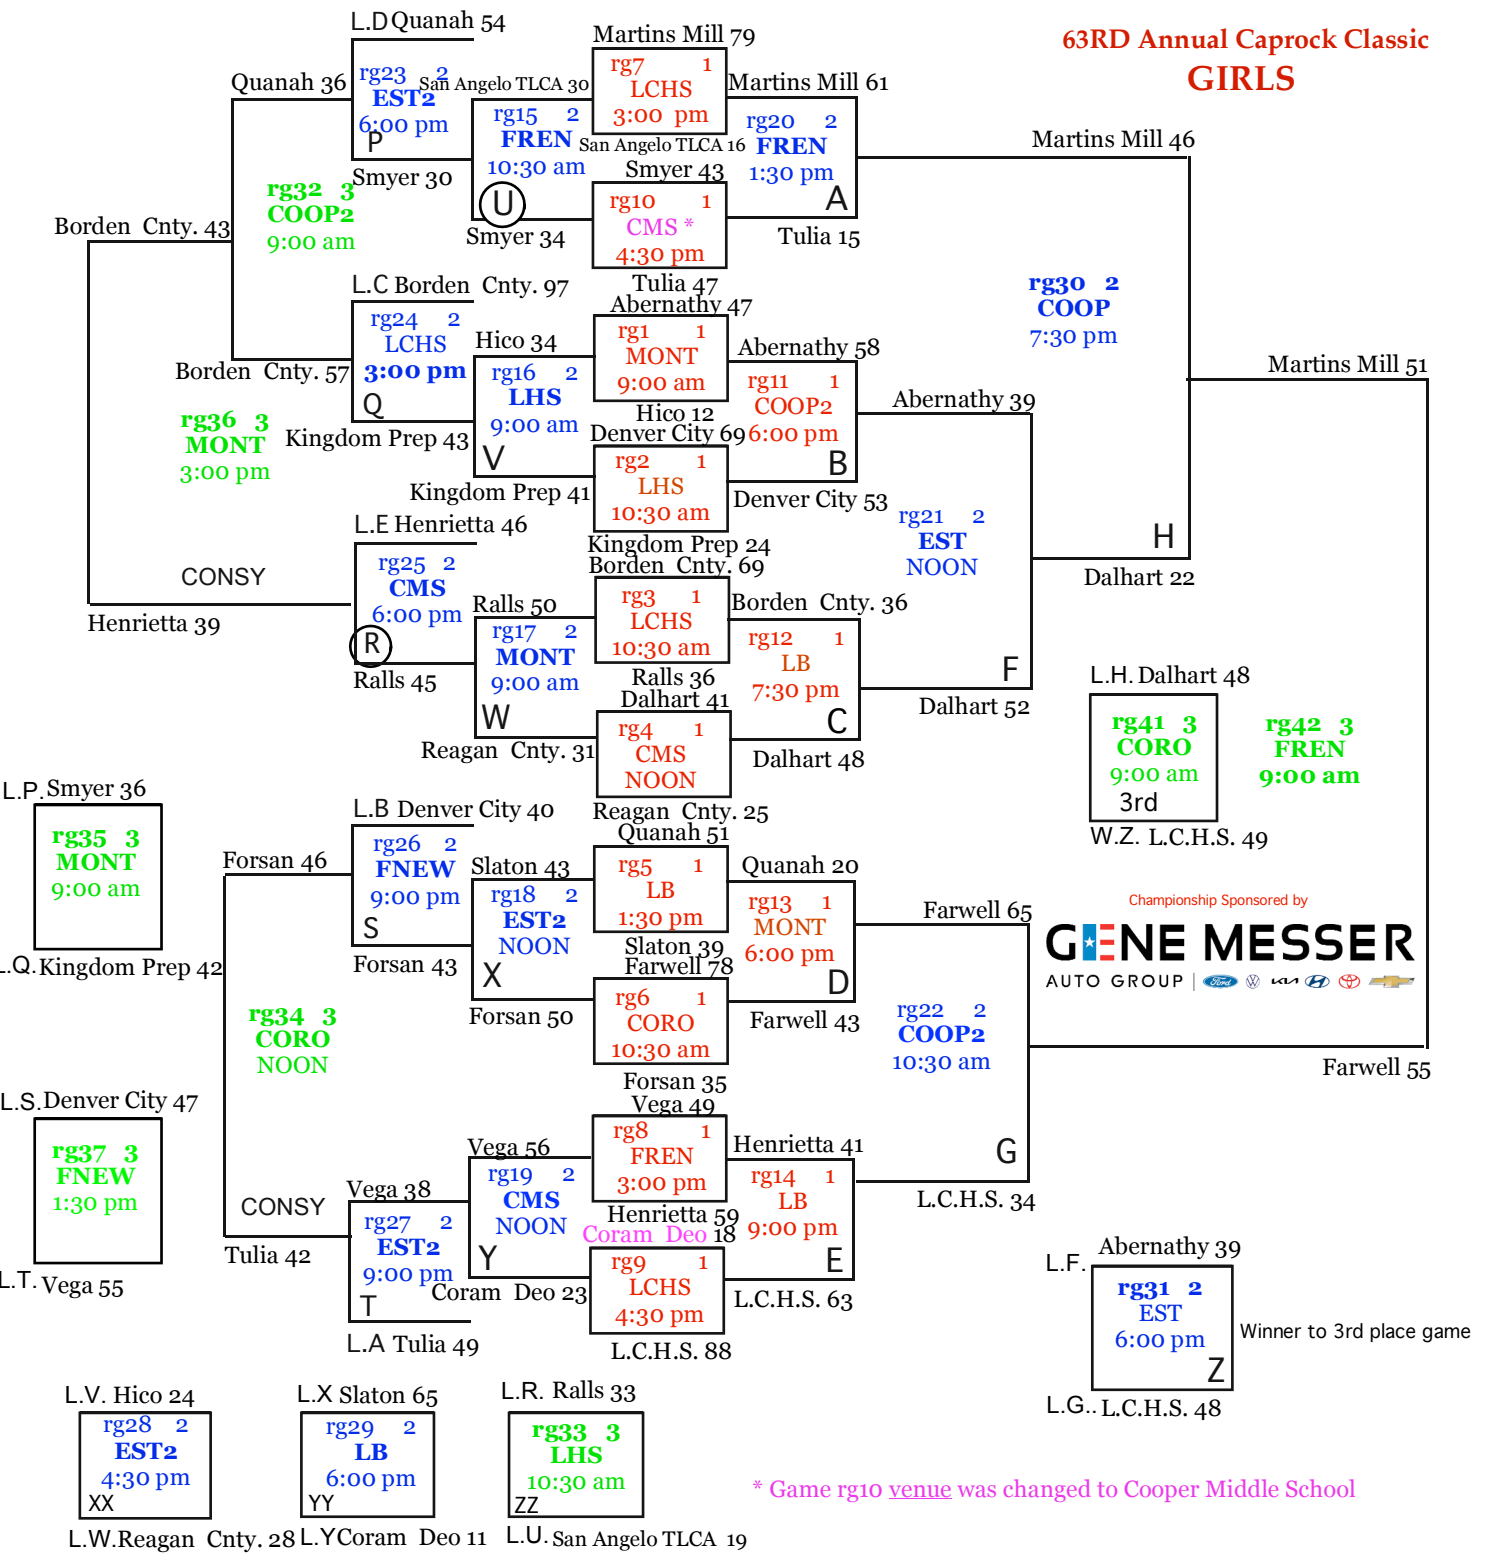

Home team on top and will wear light color

63RD Annual Caprock Classic GIRLS

Championship Sponsored by

GENE MESSER
AUTO GROUP

FREN	=	Frenship
FNEW	=	Frenship NEW
CORO	=	Coronado
COOP	=	Cooper Main
COOP2	=	Cooper Dbl
CMS	=	Cooper Middle School
EST	=	Estacado New
EST2	=	Estacado Old Gym
LB	=	Laura Bush
LCHS	=	Lbb.Christian High
LHS	=	Lubbock High
MONT	=	Monterey New
MBOX	=	Monterey Old Box