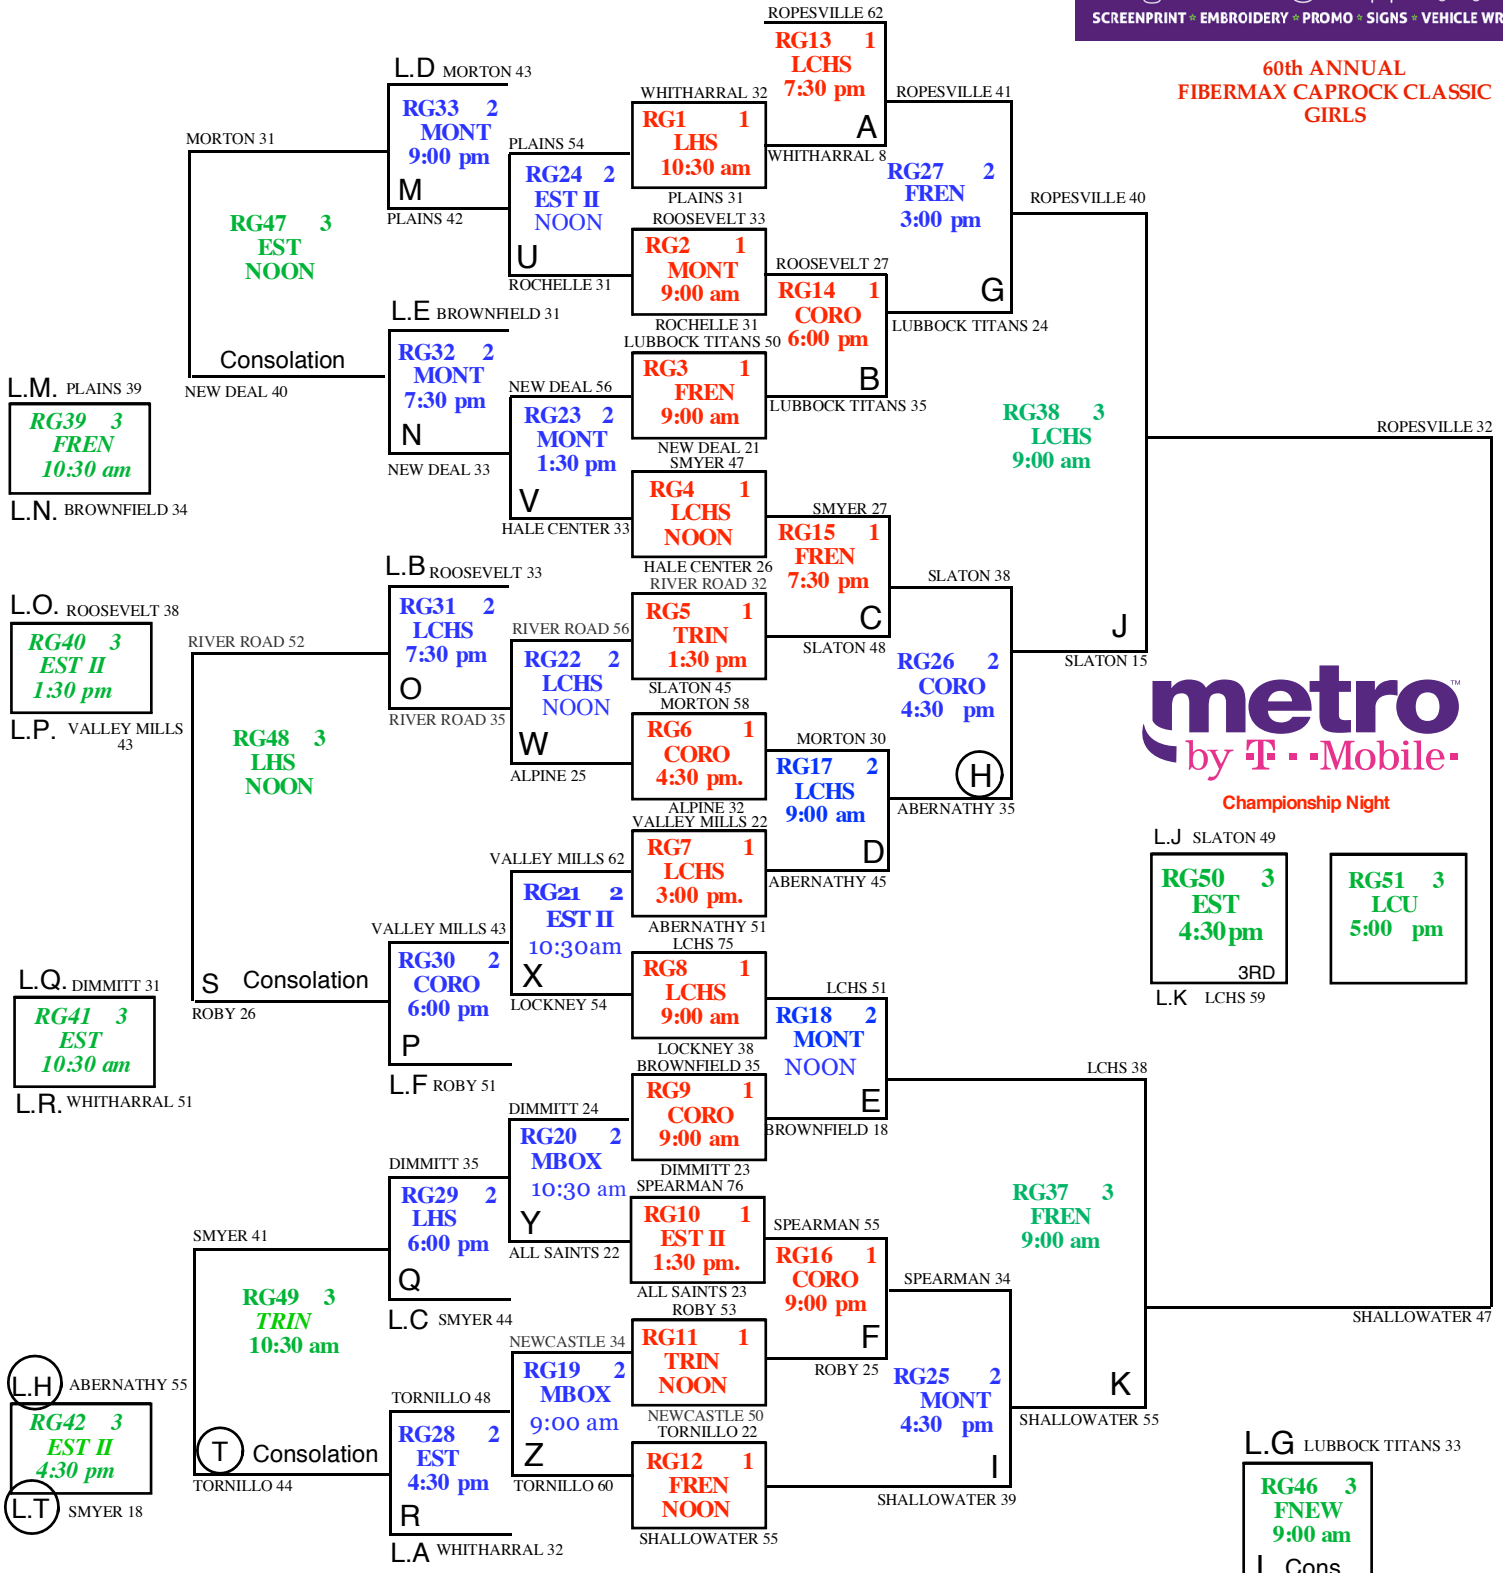

Home Team on Top  
& will wear light color

**ADVANCED GRAPHIX**  
YOUR PROMOTIONAL IDEA SOURCE  
advancedgraphix.net • 806.744.9998

SCREENPRINT • EMBROIDERY • PROMO • SIGNS • VEHICLE WRAPS

60th ANNUAL  
FIBERMAX CAPROCK CLASSIC  
GIRLS

**metro**  
by T-Mobile  
Championship Night

L.J. SLATON 49  
RG50 3 EST 4:30 pm  
3RD  
L.K. LCHS 59

RG51 3 LCU 5:00 pm

L.H. ABERNATHY 55  
RG42 3 EST II 4:30 pm

L.T. SMYER 18

L.U. ROCHELLE 33  
RG34 2 LCHS 6:00 pm  
XX  
L.V. HALE CENTER 48

L.W. ALPINE 24  
RG35 2 FNEW 6:00 pm  
YY  
L.X. LOCKNEY 38

L.Y. ALL SAINTS 44  
RG36 2 LCHS 4:30 pm  
ZZ  
L.Z. NEWCASTLE 50

NEWCASTLE 58  
WINNERZZ  
RG43 3 FNEW NOON  
LOSERYY  
ALPINE 34

HALE CENTER 48  
WINNERXX  
RG44 3 FNEW 1:30 pm  
LOSERZZ  
ALL SAINTS 27

LOCKNEY 58  
WINNERYY  
RG45 3 EST 3:00 pm  
LOSERXX  
ROCHELLE 21

Fren	=	Frenship
FNEW	=	Frenship New
Coro	=	Coronado
EST	=	Estacado New
EST II	=	Estacado Old Gym
LCU	=	Lubbock Christian (RIP)
LCHS	=	Lbb.Christian High
LHS	=	Lubbock High
Mont	=	Monterey New
MBOX	=	Monterey Old Box
TRIN	=	Trinity Christian