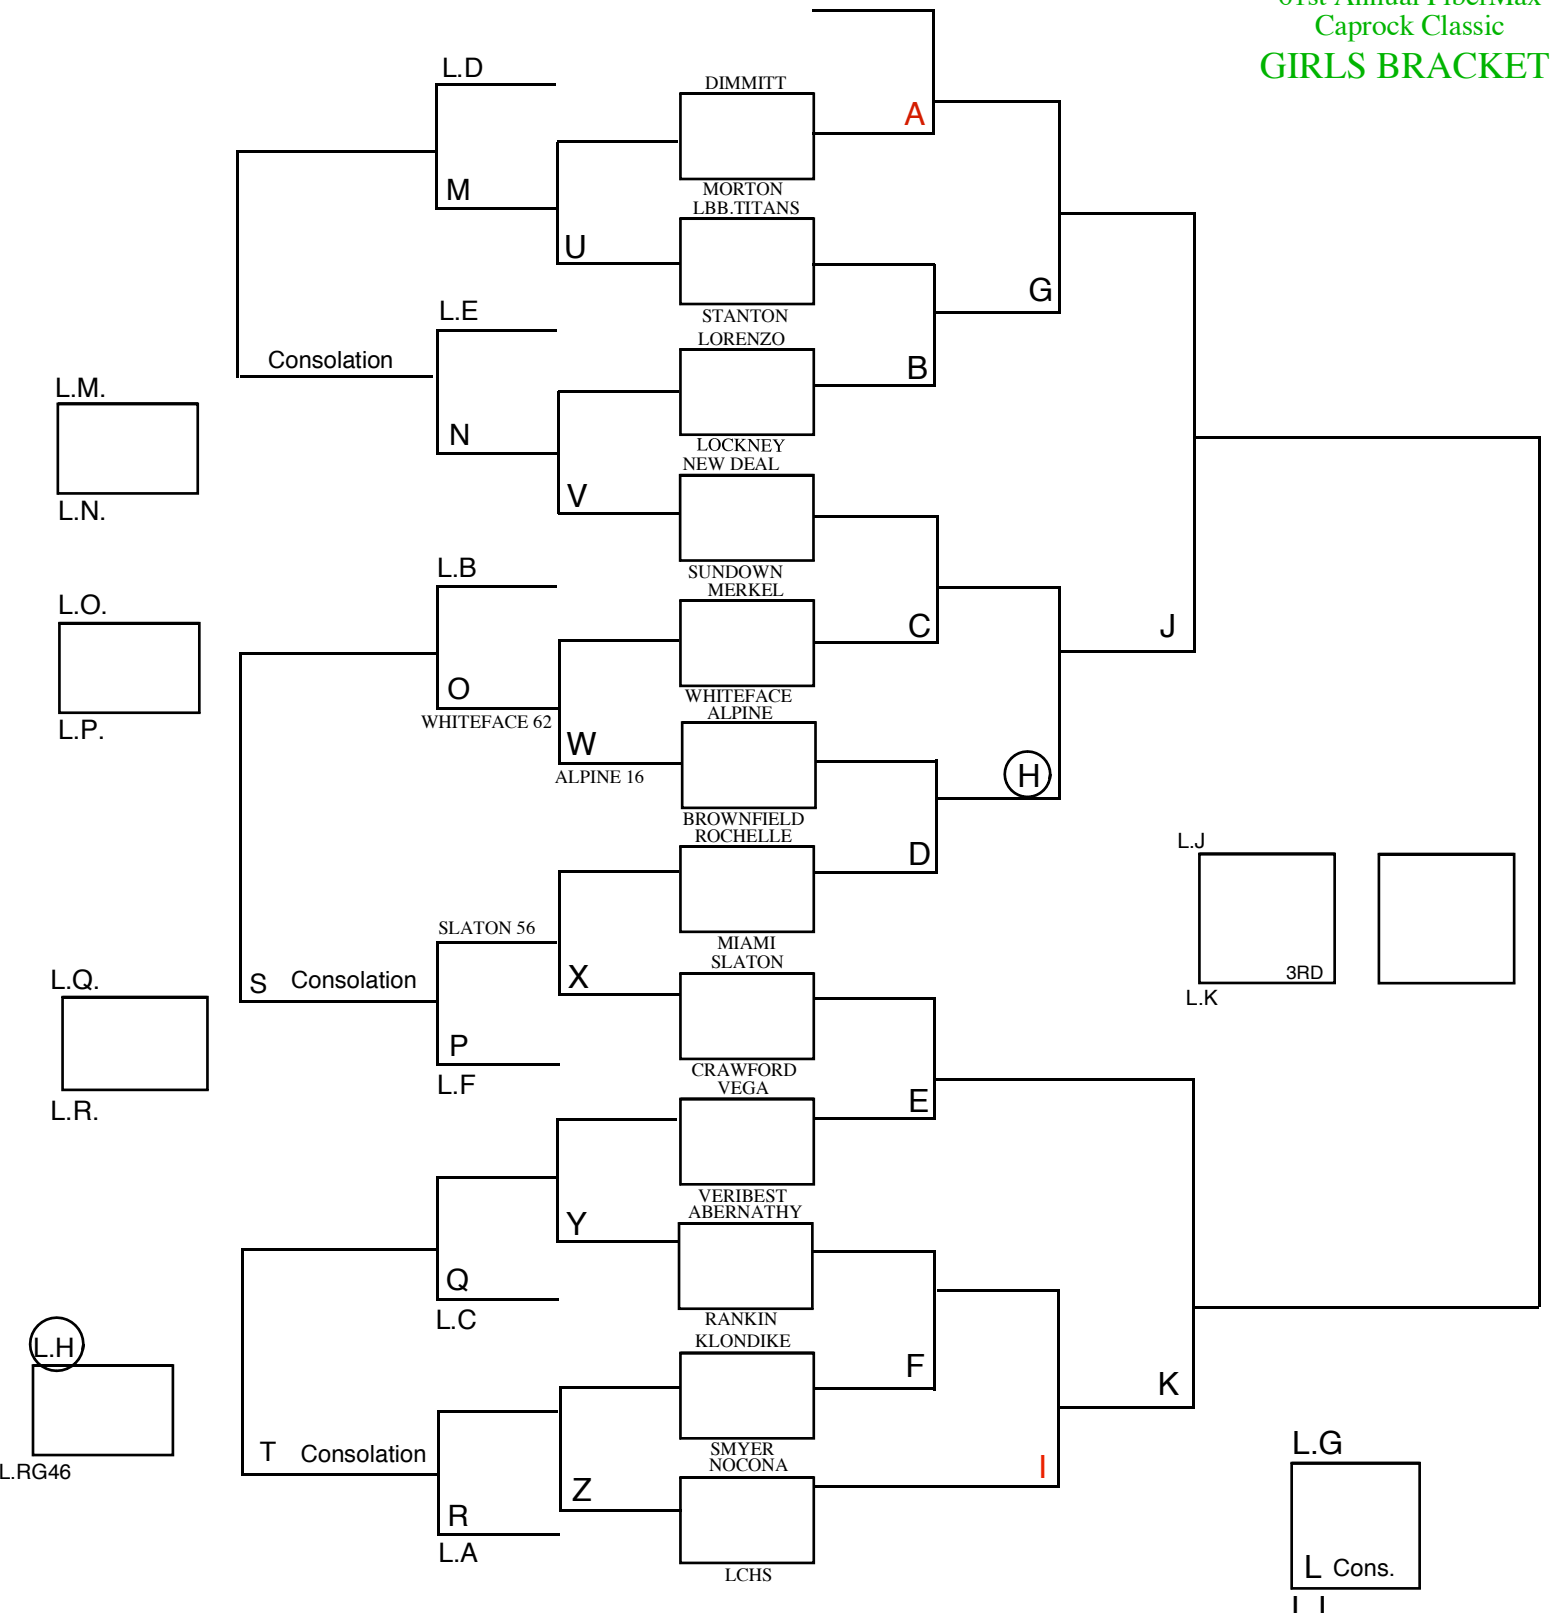

Home Team on Top
& will wear light color

61st Annual FiberMax
Caprock Classic
GIRLS BRACKET

L.M.
L.N.

L.O.
L.P.

L.Q.
L.R.

L.H.
L.RG46

L.J.
L.K.
3RD

L.G.
L.I.
L Cons.

L.U.
XX
L.V.

L.W.
YY
L.X

L.Y.
ZZ
L.Z.

WINNERZZ
LOSERYY

WINNERXX
LOSERZZ

WINNERYY
LOSERXX

Fren	=	Frenship
FNEW	=	Frenship New
Coro	=	Coronado
EST	=	Estacado New
EST II	=	Estacado Old Gym
LCU	=	Lubbock Christian (RIP)
LCHS	=	Lbb.Christian High
LHS	=	Lubbock High
Mont	=	Monte rey New
MBOX	=	Monte rey Old Box
TRIN	=	Trinit y Christ ian