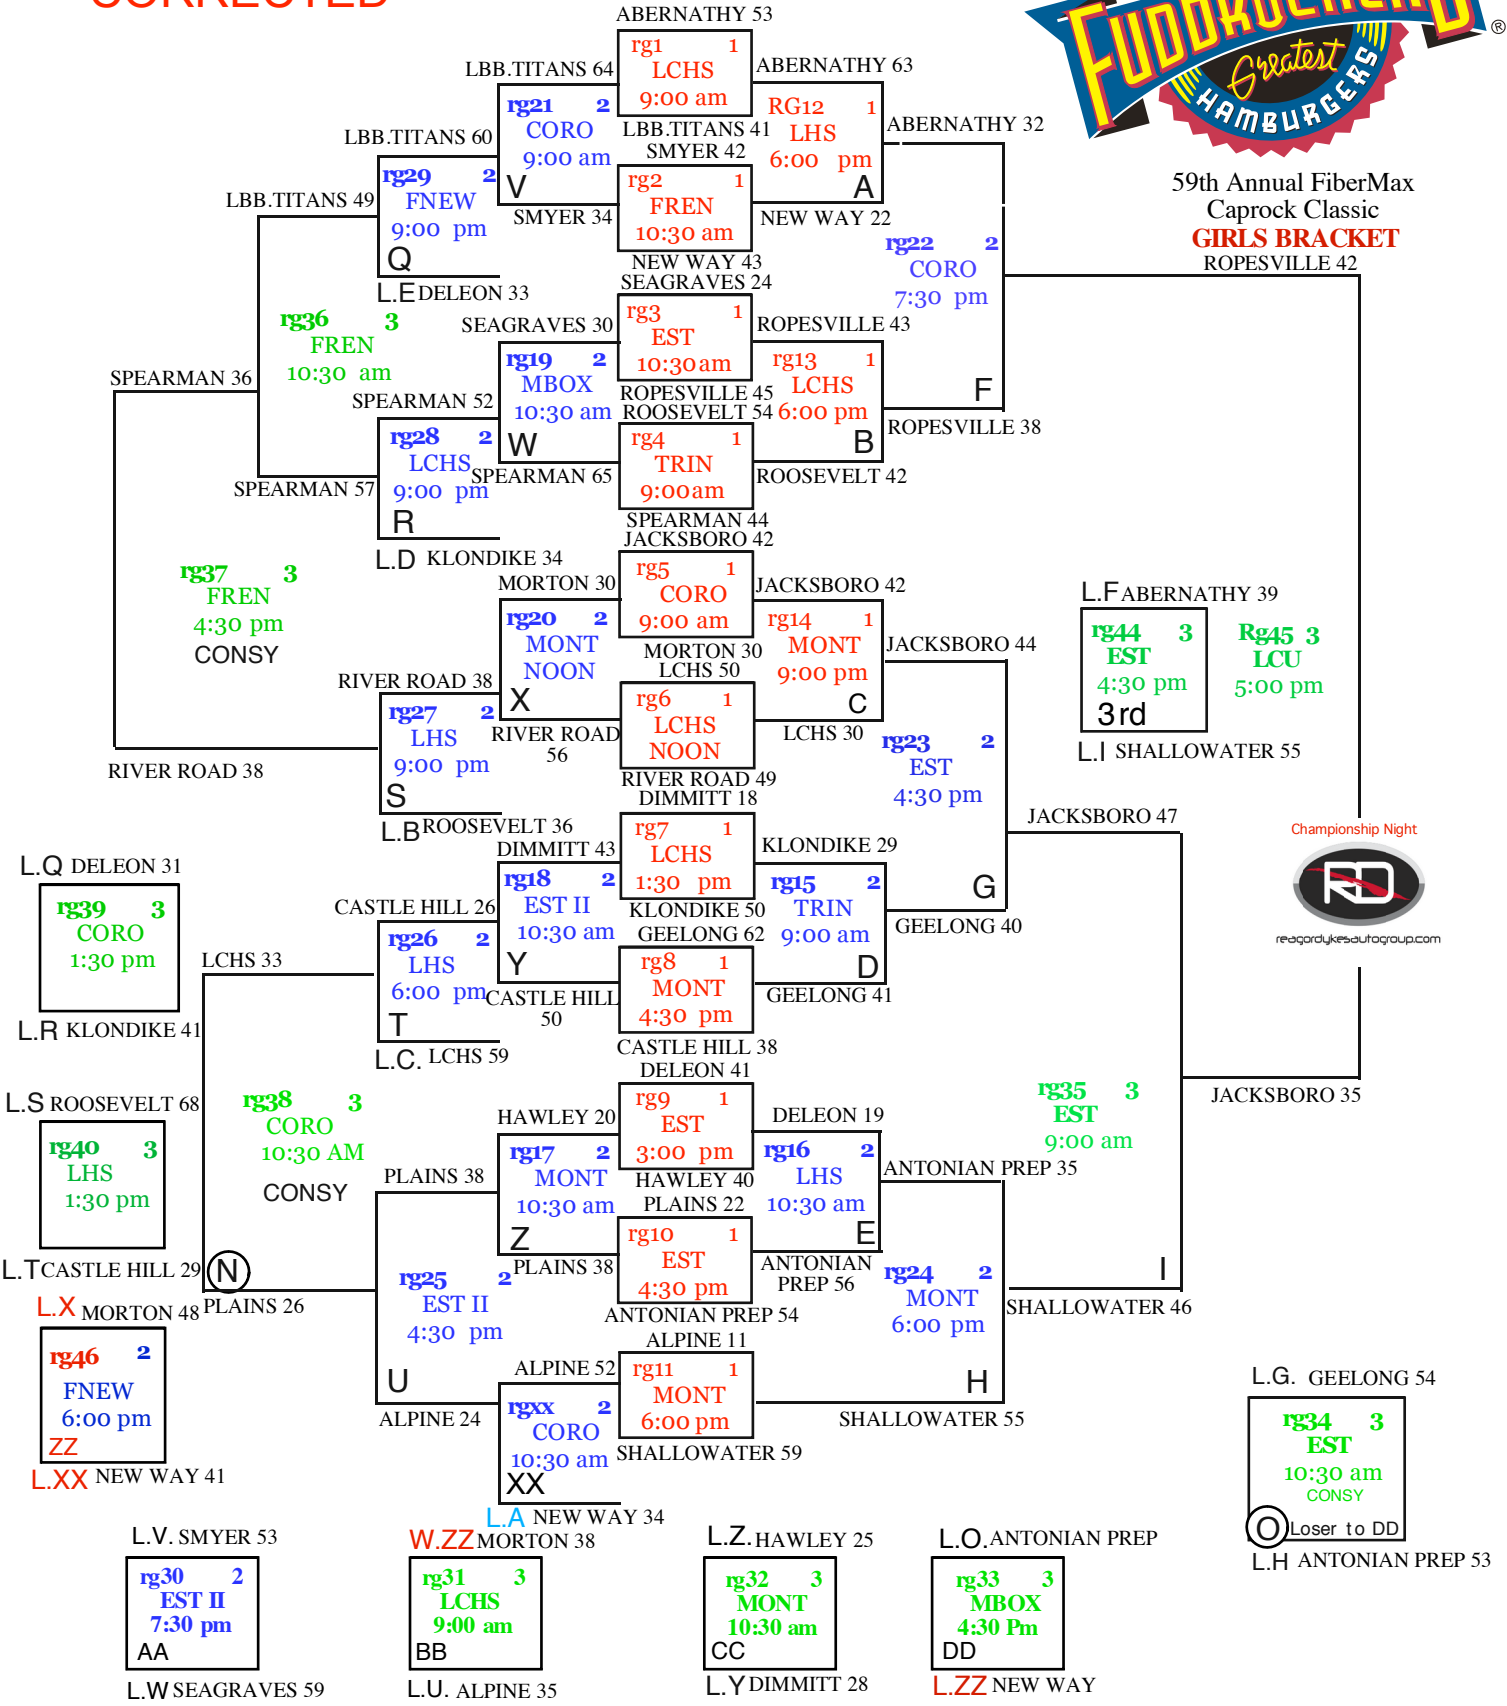

CORRECTED

59th Annual FiberMax Caprock Classic
GIRLS BRACKET
ROPEVILLE 42

reaqordlykesautagroup.com

SEAGRAVES WINNERAA
MORTON 34 WINNERBB
DIMMITT WINNERCC

rg41 3 EST II 4:30 pm
rg42 3 LHS 4:30 pm
rg43 3 MONT 4:30 pm

LOSERCC HAWLEY
LOSERAA SMYER 41
LOSERBB ALPINE

Fren	=	Frenship
FNEW	=	Frenship NEW
Coro	=	Coronado
EST	=	Estacado New
EST II	=	Estacado Old Gym
LCU	=	Lubbock Christian (RIP)
LCHS	=	Lbb.Christian High
LHS	=	Lubbock High
Mont	=	Monterey New
MBOX	=	Monterey Old Box
TRIN	=	Trinity Christian