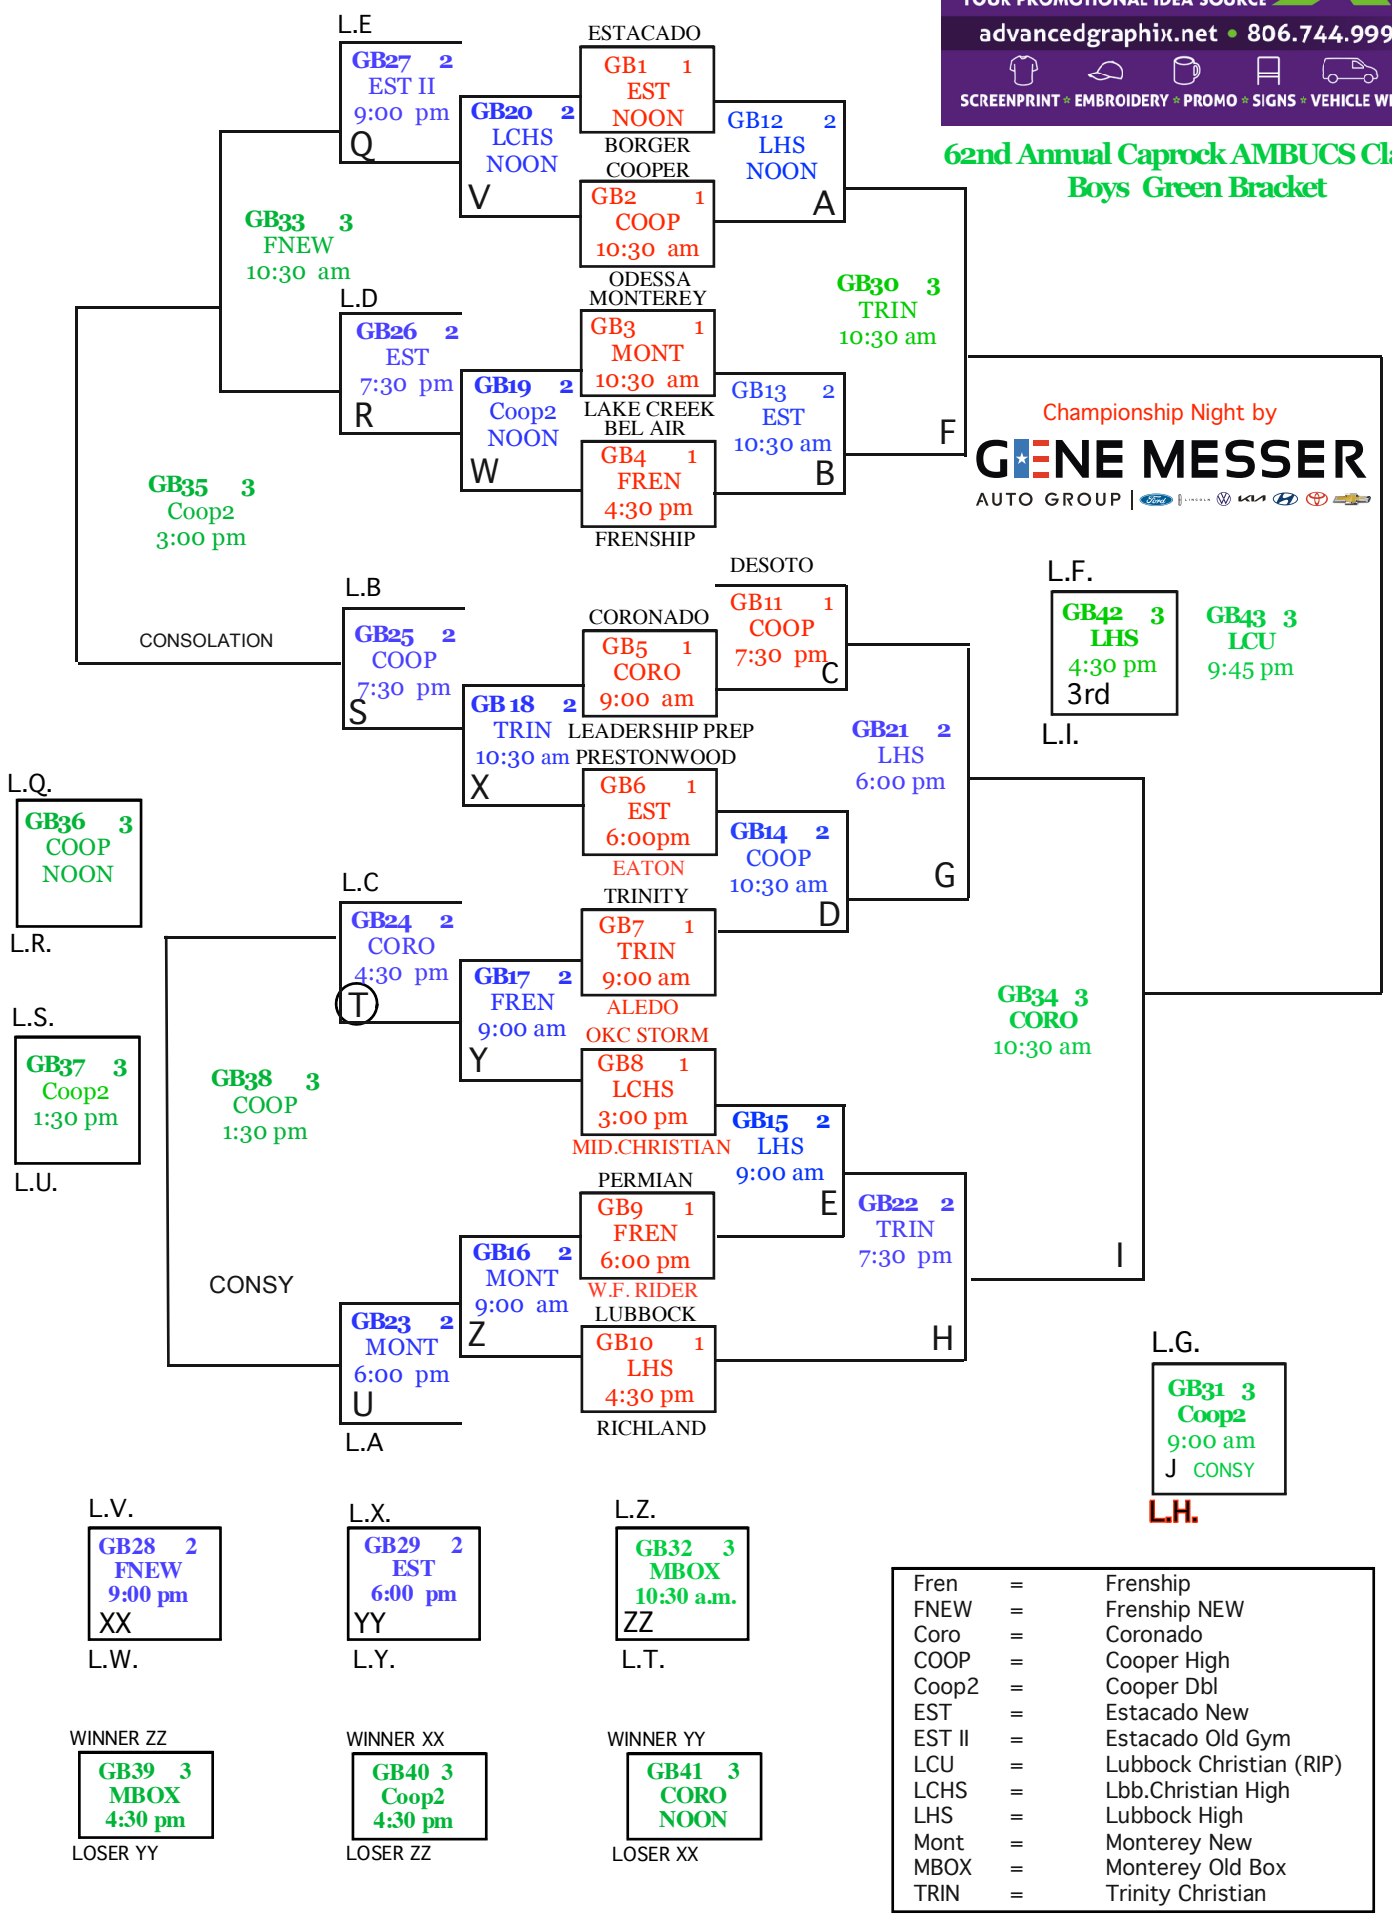

Home Team on Top
& will wear light color

ADVANCED GRAPHIX
YOUR PROMOTIONAL IDEA SOURCE
advancedgraphix.net • 806.744.9998
SCREENPRINT • EMBROIDERY • PROMO • SIGNS • VEHICLE WRAPS

**62nd Annual Caprock AMBUCS Classic
Boys Green Bracket**

Championship Night by
GENE MESSER
AUTO GROUP |

Fren	=	Frenship
FNEW	=	Frenship NEW
Coro	=	Coronado
COOP	=	Cooper High
Coop2	=	Cooper Dbl
EST	=	Estacado New
EST II	=	Estacado Old Gym
LCU	=	Lubbock Christian (RIP)
LCHS	=	Lbb.Christian High
LHS	=	Lubbock High
Mont	=	Monterey New
MBOX	=	Monterey Old Box
TRIN	=	Trinity Christian