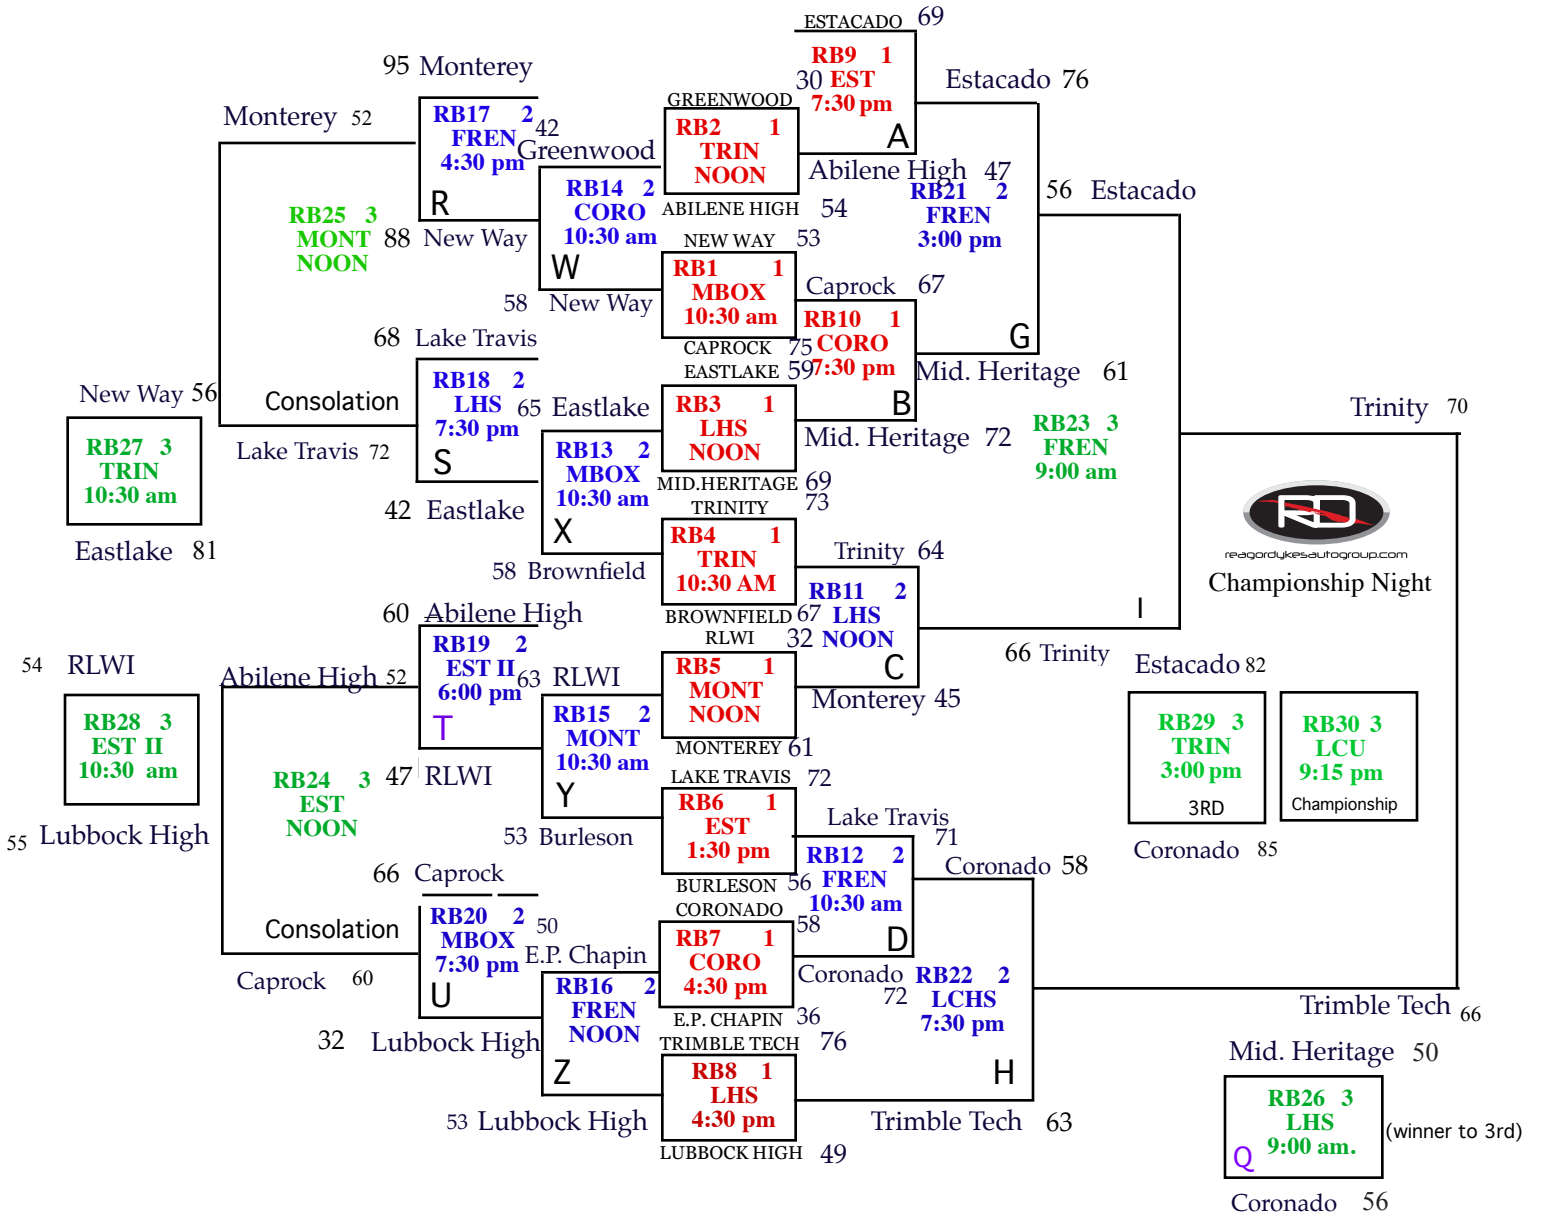

Home team on top
and will wear light color

G. Boren

58th Annual FiberMax
Caprock Classic ~ BOYS

Greenwood 41 Burleson 55
RBA-1 2 **FREN** 9:00 pm
RBA-2 2 **EST II** 7:30 pm
 Brownfield 51 E.P. Chapin 39

Greenwood 30 Brownfield 47
RBA-3 3 **MBOX** 1:30 pm
RBA-4 3 **FREN** 1:30 pm
 E.P. Chapin 49 Burleson 55

FREN	=	Frenship
FNEW	=	Frenship New
Coro	=	Coronado
EST	=	Estacado New
EST II	=	Estacado Old Gym
LCU	=	Lubbock Christian (RIP)
LCHS	=	Lbb.Christian High
LHS	=	Lubbock High
Mont	=	Monterey New
MBOX	=	Monterey Old Box
TRIN	=	Trinity Christian

FiberMax[®]

cotton