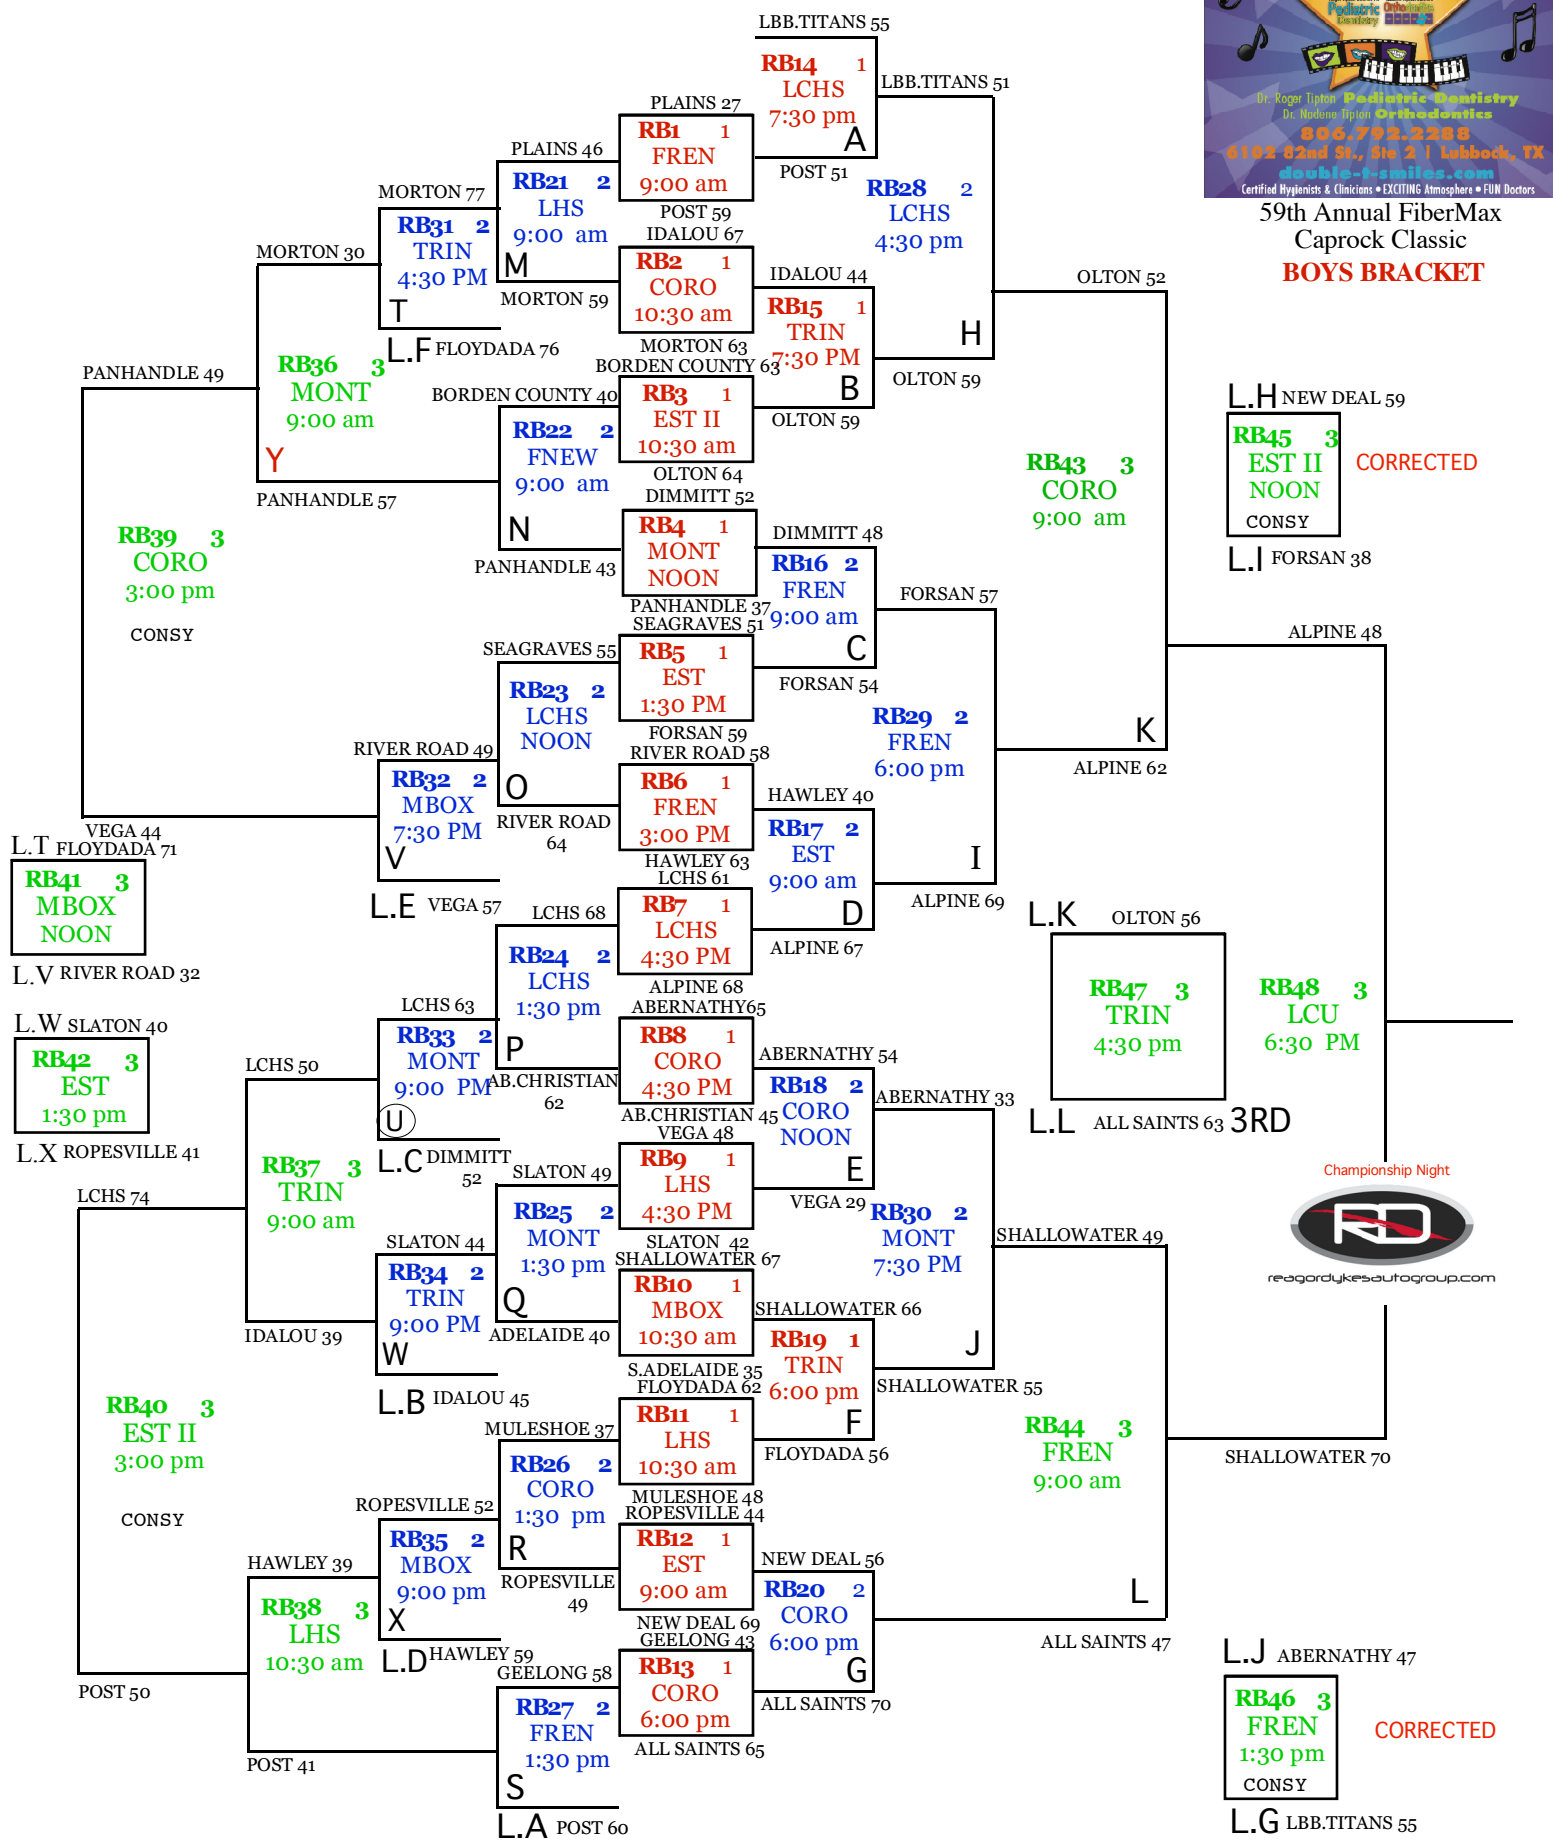

59th Annual FiberMax
Caprock Classic
BOYS BRACKET

L.H NEW DEAL 59
CORRECTED
RB45 3
EST II
NOON
CONSY
L.I FORSAN 38

RB43 3
CORO
9:00 am

RB29 2
FREN
6:00 pm

RB47 3
TRIN
4:30 pm

RB48 3
LCU
6:30 PM

RB30 2
MONT
7:30 PM

RB44 3
FREN
9:00 am

RB20 2
CORO
6:00 pm

L.J ABERNATHY 47
CORRECTED
RB46 3
FREN
1:30 pm
CONSY
L.G LBB.TITANS 55

- FREN = Frenship
- FNEW = Frenship NEW
- CORO = Coronado
- EST = Estacado New
- EST II = Estacado Old Gym
- LCU = Lubbock Christian (RIP)
- LCHS = Lbb.Christian High
- LHS = Lubbock High
- MONT = Monterey New
- MBOX = Monterey Old Box
- TRIN = Trinity Christian